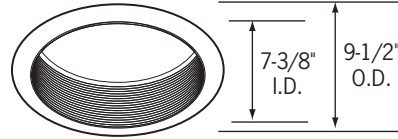

All trims have white trim finish unless specified.

All trims are cULus listed.

All trims are suitable for damp locations; only shower trims are listed for wet locations.

Specification Grade Trims

One piece ALZAK™ reflector. Spun parabolic contour provides 40° cutoff to lamp and lamp image. Optically designed for superior light control. All reflector finishes are low iridescent to eliminate the rainbowing effect. Self-flanged trim design that produces a smooth transition from fixture to ceiling. Custom finishes are available, consult Con-Tech for details. White painted flange available. Add "-WPF" after the catalog number.

CST8422H-CLR

Clear Reflector

CST8423H-PL

Matte Platinum Reflector

Finishes: -CLR (clear), **-PL** (matte platinum)

Commercial Grade Trims

CTR8422H-(CLR, WHT)

Specular Reflector: **-CLR** (Clear), **-WHT** (White)

CTR8427H-P

Black Baffle Trim

CTR8427H-P-WHT

White Baffle Trim

Clear specular reflector with regressed prismatic convex glass lens; 1-1/2" regress. Aluminum baffle and reflector. Wet location listed.

CTR8425H-P