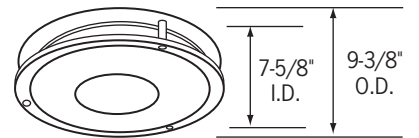

Floating Glass Trim

White Reflector, 1-1/2" Drop

CTR8423H-CLR

Wall Wash Kickplate, Clear Reflector,
White Plastic Trim Ring

CTR8429H-(CLR, PL)

Self-flanged Specular Reflector
Clear or Matte Platinum finish.