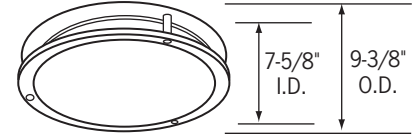

All trims have white trim finish unless specified.

All trims are cULus listed.

All trims are suitable for damp locations; only shower trims are listed for wet locations.

Specification Grade Trims

One piece ALZAK™ reflector. Spun parabolic contour provides 40° cutoff to lamp and lamp image. Optically designed for superior light control. All reflector finishes are low iridescent to eliminate the rainbowing effect. Self-flanged trim design that produces a smooth transition from fixture to ceiling. Custom finishes are available, consult Con-Tech for details. White painted flange available. Add "-WPF" after the catalog number.

CTR8427H-P

Black Baffle Trim

CTR8427H-P-WHT

White Baffle Trim

Clear specular reflector with regressed prismatic convex glass lens; 1-1/2" regress. Aluminum baffle and reflector. Wet location listed.

CTR8425H-P