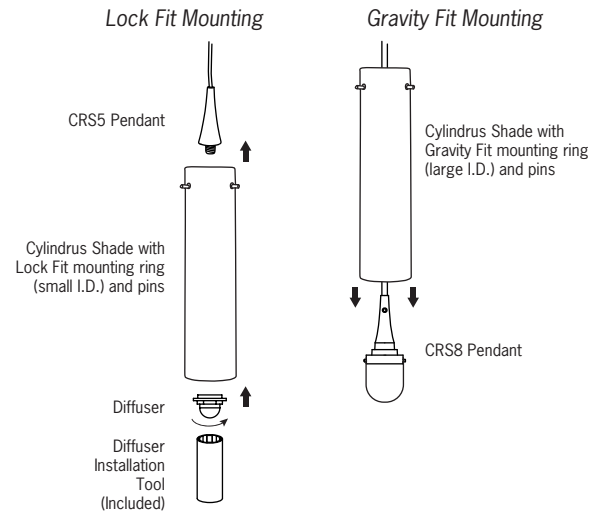

# CTG4CY3

## Cylindrus Glass Shade

The Cylindrus Shade is a slender and graceful version of the classic frosted white glass cylinder shade. It is designed for the CRS5 LED Mini Pendant using the Lock Fit mounting ring and the CRS8 LED Pendant using the Gravity Fit ring. Both mounting rings are included with the shade.