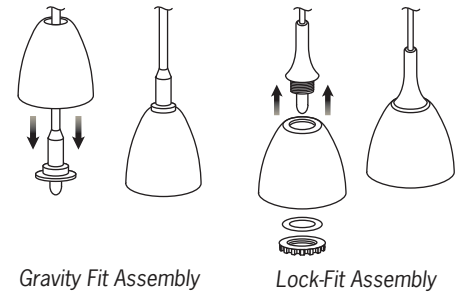

## Drip Frit Glass

Orchard Field Glass is a unique collection of pendant shades that combine contemporary shapes and universal colors for virtually any application. These shades are designed for ConTech's Gravity-Fit and Lock-Fit pendant fixtures.