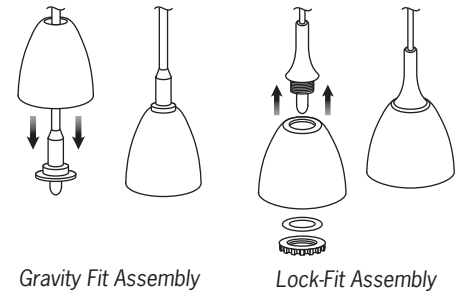

OFG100 Series

Cylinder Case Glass Decorative Shade

Orchard Field Glass is a unique collection of pendant shades that combine contemporary shapes and universal colors for virtually any application. These shades are designed for ConTech's Gravity-Fit and Lock-Fit pendant fixtures.