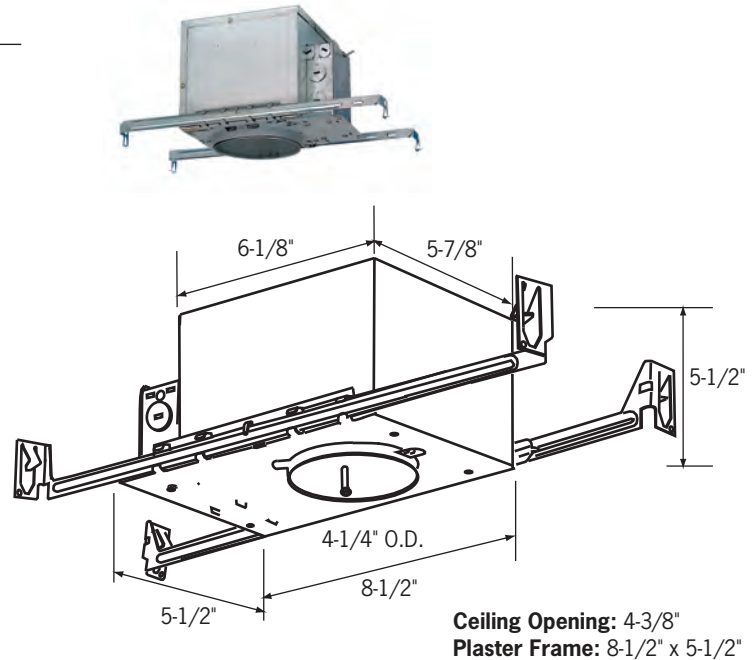

Quick connect, push-in wire connectors provided.

Approved for through circuit wiring. Maximum of (8) No. 12 AWG branch circuit conductors (4 in, 4 out).

Pre-wired junction box with spring latch access plates.

Junction Box has (6) 1/2" pry-outs, (1) 3/4" concentric pry-out and (4) Romex pry-outs.

Adjustable lamp socket, vertical position.

Dimming

Dimmable to 10% with forward phase/TRIAC dimming. For optimal performance, use forward phase/TRIAC dimmer specifically designed for LED lamps. Dimming performance may vary due to field conditions, including but not limited to, power quality, installation and wiring, and variations in dimmer production. Please reference the dimmer manufacturer's instructions for dimmer installation and further information.

Trims

Many different trims options are available to complement any design style.

Warranty

This fixture is covered by ConTech's full three (3) year replacement guarantee after date of purchase.

Listing

cCSAus Certified. Suitable for damp locations.

RoHS compliant, contains no lead or mercury.

BR20 and 30-degree PAR20 lamps are Energy Star listed as noted.

Light Output/Performance

Megaman LED lamp designed to last 25,000 hours

Correlated Color Temperature of 2700K, 3000K, or 3500K; Color Rendering Index of 82

Correlated Color Temperature of 4000K, Color Rendering Index of 85

RoHS compliant, contains no lead or mercury.

Lamp Type	Lumens	CBCP	Base	CCT	W	LPW
BR20	600		E26	2700K, 3000K 3500K, 4000K	9.5W	63LpW
PAR20 30 Degree	600	900	E26	2700K, 3000K 3500K, 4000K	7W	86LpW
PAR20 15 Degree	650	5500	E26	2700K, 3000K 3500K, 4000K	10W	65LpW
PAR20 35 Degree	900	1800	E26	2700K, 3000K 3500K, 4000K	10W	90LpW