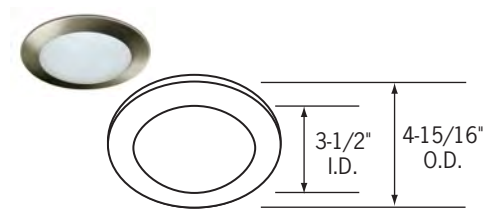

**CTR2007-(P, B, NK)**  
Surface Adjustable

28° vertical adjustment. All steel construction. (3) heat treated spring steel mounting clips. Lamp retaining sweep spring clip. **PAR20 Lamp only.**

**CTR2011FR-(NK, P)**