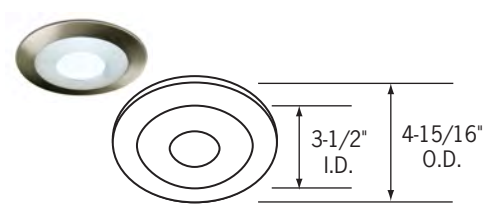

CTR2011-PH-(NK, P)

Flat Frosted Glass Lens Shower Light with Clear Pin Hole
All steel construction. (3) heat treated spring steel mounting clips. 1/8" thick heavy duty polyethylene sponge gasket. Wet location listed.

Ordering Information

Example Order: -

Housing

R4INE20

Lamp

- **ML06D-BR27K** - 9.5W BR20, 2700K
- **ML06D-BR30K** - 9.5W BR20, 3000K
- **ML06D-BR35K** - 9.5W BR20, 3500K
- **ML06D-BR40K** - 9.5W BR20, 4000K
- **ML06D-3027K** - 7W PAR20, 30°, 2700K
- **ML06D-3030K** - 7W PAR20, 30°, 3000K
- **ML06D-3035K** - 7W PAR20, 30°, 3500K
- **ML06D-3040K** - 7W PAR20, 30°, 4000K
- **ML09D-3527K** - 10W PAR20, 35°, 2700K
- **ML09D-3530K** - 10W PAR20, 35°, 3000K
- **ML09D-3535K** - 10W PAR20, 35°, 3500K
- **ML09D-3540K** - 10W PAR20, 35°, 4000K
- **ML06D-1527K** - 10W PAR20, 15°, 2700K
- **ML06D-1530K** - 10W PAR20, 15°, 3000K
- **ML06D-1535K** - 10W PAR20, 15°, 3500K
- **ML06D-1540K** - 10W PAR20, 15°, 4000K

Trim

Options

- **HB-20** - 20" T-Bar Hanger Set
- **HB-30** - 30" T-Bar Hanger Set