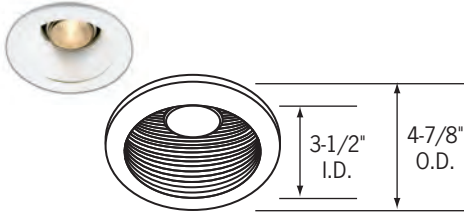

R4INE20

4" Universal New Construction StopAire® IC Rated Recessed Downlight with Megaman BR20/PAR20 E26 Base LED Lamp

Trims

CTR2001-P
Black Baffled Downlight

CTR2001W-P
White Baffled Downlight

All steel construction. (3) heat treated spring steel mounting clips. Black socket aiming bracket with screws (provided in carton).