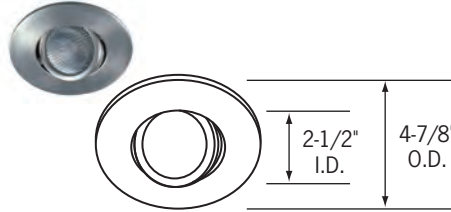

**CTR2007-(P, B, NK)**  
Surface Adjustable

28° vertical adjustment. All steel construction. (3) heat treated spring steel mounting clips. Lamp retaining sweep spring clip. **PAR20 Lamp only.**

**CTR2011FR-(NK, P)**