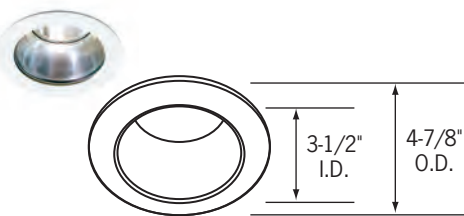

CTR2002-BLK-B
Black Specular Aluminum Reflector, Black Trim

CTR2002-CLR-P
Clear Specular Aluminum Reflector

CTR2002-WHT-P
White Specular Aluminum Reflector

All steel construction. (3) heat treated spring steel mounting clips. Black socket aiming bracket with screws (provided in carton).