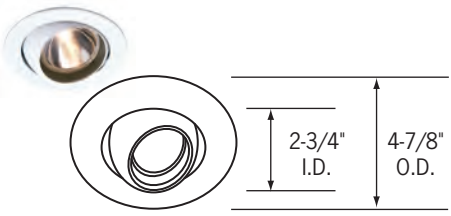

CTR2008-P
Eyeball

30° vertical adjustment. All steel construction. (3) heat treated spring steel mounting clips.