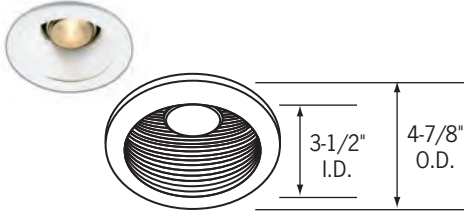

R4ZRE20

4" Universal Remodel Recessed Downlight with Megaman BR20/PAR20 E26 Base LED Lamp

Specifications/Features

Housing/Mounting

May be used in all types of ceiling construction.
Retractable mounting clips allow for easy installation into existing ceiling. Clips sit inside lamp housing and hold firmly to back of dry wall.
Requires 3" minimum clearance in insulated ceilings.
Will work in ceiling thickness from 3/8" to 5/8".
Ceiling template provided.
Input Voltage: 120V AC, 60Hz.
Thermally protected.
Maximum of (8) No. 12 AWG conductors.
Junction Box has (7) 1/2" pry-outs and (4) Romex pry-outs.
Adjustable lamp socket, vertical position.
Quick connect, push-in wire connectors included.

Ceiling Opening: 4-3/8"

BR20

PAR20
30-Degree

PAR20
15-Degree

PAR20
35-Degree

R4ZRE20

4" Universal Remodel Recessed Downlight with Megaman BR20/PAR20 E26 Base LED Lamp

Trims