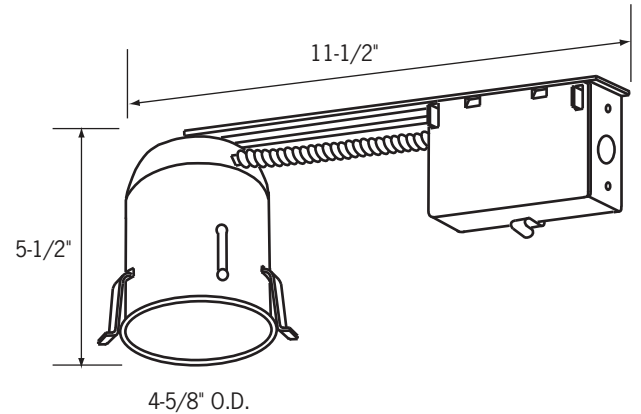

Dimming

Dimmable to 10% with forward phase/TRIAC dimming. For optimal performance, use forward phase/TRIAC dimmer specifically designed for LED lamps. Dimming performance may vary due to field conditions, including but not limited to, power quality, installation and wiring, and variations in dimmer production. Please reference the dimmer manufacturer's instructions for dimmer installation and further information.

Trims

Many different trims options are available to complement any design style.

Warranty

This fixture is covered by ConTech's full three (3) year replacement guarantee after date of purchase.

Listing

cCSAus Certified. Suitable for damp locations.
BR20 and 30-degree PAR20 lamps are Energy Star listed as noted.

Light Output/Performance

Megaman LED lamp designed to last 25,000 hours
Correlated Color Temperature of 2700K, 3000K, or 3500K; Color Rendering Index of 82
Correlated Color Temperature of 4000K, Color Rendering Index of 85
RoHS compliant, contains no lead or mercury.

Lamp Type	Lumens	CBCP	Base	CCT	W	LPW
BR20	600		E26	2700K, 3000K 3500K, 4000K	9.5W	63LpW
PAR20 30 Degree	600	900	E26	2700K, 3000K 3500K, 4000K	7W	86LpW
PAR20 15 Degree	650	5500	E26	2700K, 3000K 3500K, 4000K	10W	65LpW
PAR20 35 Degree	900	1800	E26	2700K, 3000K 3500K, 4000K	10W	90LpW

Ceiling Opening: 4-3/8"