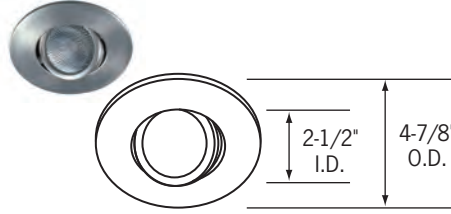

CTR2007-(P, B, NK)
Surface Adjustable

28° vertical adjustment. All steel construction. (3) heat treated spring steel mounting clips. Lamp retaining sweep spring clip. **PAR20 Lamp only.**