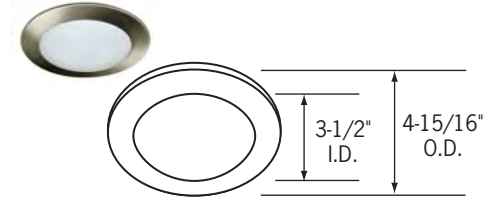

28° vertical adjustment. All steel construction. (3) heat treated spring steel mounting clips. Lamp retaining sweep spring clip. **PAR20 Lamp only.**

CTR2011FR-(NK, P)

Flat Frosted Glass Lens Shower Light
All steel construction. (3) heat treated spring steel mounting clips. 1/8" thick heavy duty polyethylene sponge gasket. Wet location listed.