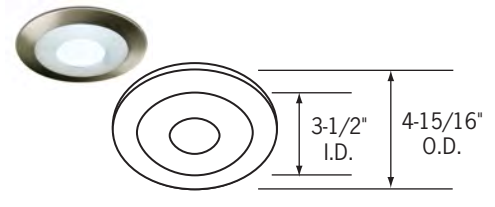

CTR2011-PH-(NK, P)

Flat Frosted Glass Lens Shower Light with Clear Pin Hole
All steel construction. (3) heat treated spring steel mounting clips. 1/8" thick heavy duty polyethylene sponge gasket. Wet location listed.

Ordering Information

Example Order: -

Housing

R4ZRE20

Lamp

- **ML06D-BR27K** - 9.5W BR20, 2700K
- **ML06D-BR30K** - 9.5W BR20, 3000K
- **ML06D-BR35K** - 9.5W BR20, 3500K
- **ML06D-BR40K** - 9.5W BR20, 4000K
- **ML06D-3027K** - 7W PAR20, 30°, 2700K
- **ML06D-3030K** - 7W PAR20, 30°, 3000K
- **ML06D-3035K** - 7W PAR20, 30°, 3500K
- **ML06D-3040K** - 7W PAR20, 30°, 4000K
- **ML09D-3527K** - 10W PAR20, 35°, 2700K
- **ML09D-3530K** - 10W PAR20, 35°, 3000K
- **ML09D-3535K** - 10W PAR20, 35°, 3500K
- **ML09D-3540K** - 10W PAR20, 35°, 4000K
- **ML06D-1527K** - 10W PAR20, 15°, 2700K
- **ML06D-1530K** - 10W PAR20, 15°, 3000K
- **ML06D-1535K** - 10W PAR20, 15°, 3500K
- **ML06D-1540K** - 10W PAR20, 15°, 4000K

Trim

Options

- **CP** - Chicago Plenum
- **HB-20** - 20" T-Bar Hanger Set
- **HB-30** - 30" T-Bar Hanger Set