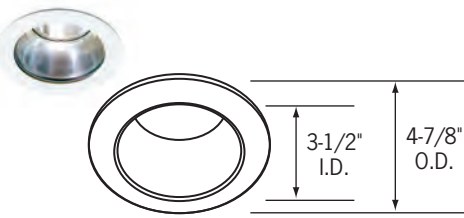

R4ZRE20

4" Universal Remodel Recessed Downlight with Megaman BR20/PAR20 E26 Base LED Lamp

Specifications/Features

Housing/Mounting

May be used in all types of ceiling construction.
Retractable mounting clips allow for easy installation into existing ceiling. Clips sit inside lamp housing and hold firmly to back of dry wall.
Requires 3" minimum clearance in insulated ceilings.
Will work in ceiling thickness from 3/8" to 5/8".
Ceiling template provided.
Input Voltage: 120V AC, 60Hz.
Thermally protected.
Maximum of (8) No. 12 AWG conductors.
Junction Box has (7) 1/2" pry-outs and (4) Romex pry-outs.
Adjustable lamp socket, vertical position.
Quick connect, push-in wire connectors included.

28° vertical adjustment. All steel construction. (3) heat treated spring steel mounting clips. Lamp retaining sweep spring clip. **PAR20 Lamp only.**

CTR2011FR-(NK, P)

Flat Frosted Glass Lens Shower Light
All steel construction. (3) heat treated spring steel mounting clips. 1/8" thick heavy duty polyethylene sponge gasket. Wet location listed.