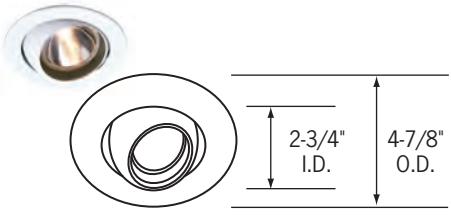

CTR2008-P
Eyeball

30° vertical adjustment. All steel construction. (3) heat treated spring steel mounting clips.