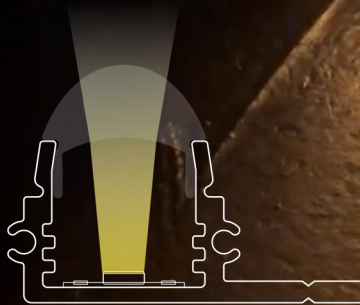

Specflex | Slot

Linear Wall Grazer

SCAN FOR MORE

Reveal the Beauty in Every Surface

11° Beam Spread

392 Lumens per Foot

4 CCT: 2700K/ 3000K
3500K/ 4000K

**REDUCE LABOR TIME
WITH EASY INSTALL**

No mounting clips
required

**GAPLESS
ILLUMINATION**

Preconfigured or custom
lengths 1'- 6' linkable up to 16'

RoHS
Compliant

90+ CRI

Color
Consistency

Phase/0-10V
Dimming

LEVITON | ConTech