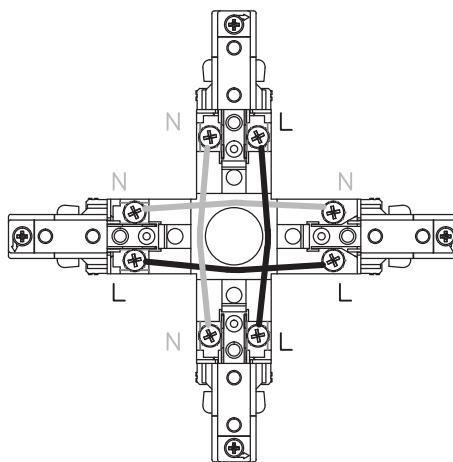

LA-15 Series

"X" Connectors

Specifications/Features

(1) 1/2" top K.O. that can be used as feed point.
Available in Black (B), White (P) and Silver (S) finishes.

LA-15

Wired as two separate "L" sections.

LA-15A

Wired as two separate straight sections.

LA-15B

Wired as one four-way section.

Warranty

This fixture is covered by ConTech's full one (1) year replacement guarantee after date of purchase.

Listing

cULus Certified. Suitable for dry locations.

LA-15

LA-15A

LA-15B

Ordering Information

Example Order: -

Connection Accessory

Finish

- LA-15** - Wired as two separate "L" sections
- LA-15A** - Wired as two separate straight sections
- LA-15B** - Wired as one four-way section