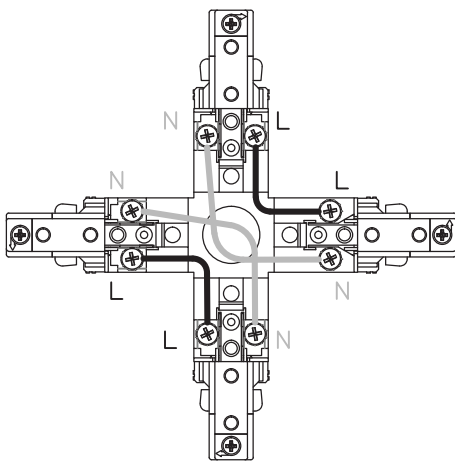

LA-15 Series

"X" Connectors

Specifications/Features

(1) 1/2" top K.O. that can be used as feed point.
Available in Black (B), White (P) and Silver (S) finishes.

LA-15

Wired as two separate "L" sections.

LA-15A

Wired as two separate straight sections.

LA-15B

Wired as one four-way section.

Warranty

This fixture is covered by ConTech's full one (1) year replacement guarantee after date of purchase.

Listing

cULus Certified. Suitable for dry locations.

LA-15

LA-15A

LA-15B

Ordering Information

Example Order: -

Connection Accessory

Finish

- LA-15** - Wired as two separate "L" sections
- LA-15A** - Wired as two separate straight sections
- LA-15B** - Wired as one four-way section