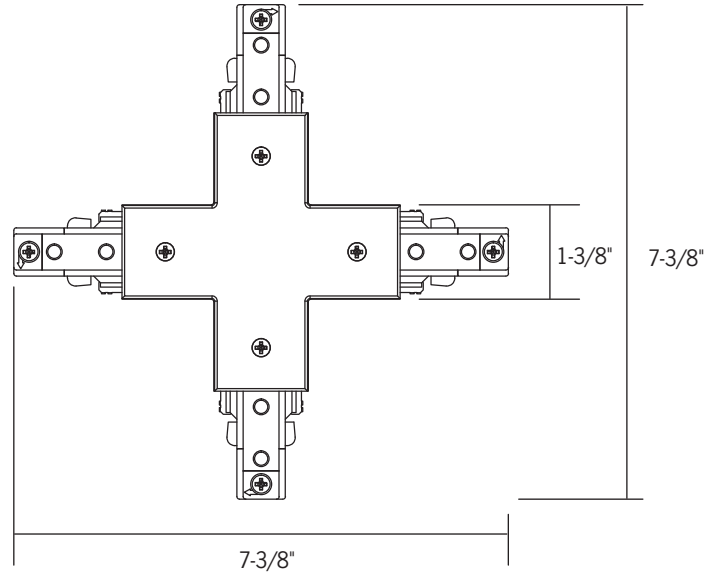

LA-15 Series

"X" Connectors

Specifications/Features

(1) 1/2" top K.O. that can be used as feed point.
Available in Black (B), White (P) and Silver (S) finishes.

LA-15

Wired as two separate "L" sections.

LA-15A

Wired as two separate straight sections.

LA-15B

Wired as one four-way section.

Warranty

This fixture is covered by ConTech's full one (1) year replacement guarantee after date of purchase.

Listing

cULus Certified. Suitable for dry locations.

LA-15

LA-15A

LA-15B

Ordering Information

Example Order: -

Connection Accessory

Finish

- LA-15** - Wired as two separate "L" sections
- LA-15A** - Wired as two separate straight sections
- LA-15B** - Wired as one four-way section