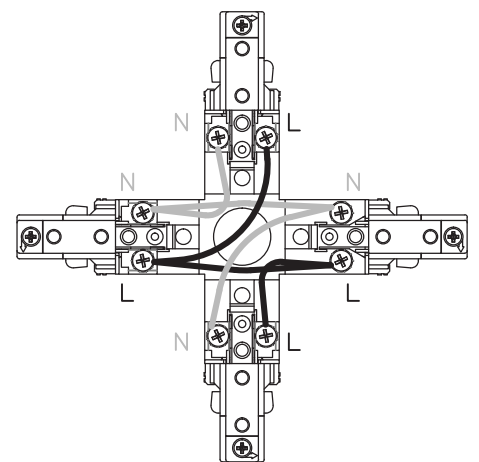

LA-15 Series

"X" Connectors

Specifications/Features

(1) 1/2" top K.O. that can be used as feed point.
Available in Black (B), White (P) and Silver (S) finishes.

LA-15

Wired as two separate "L" sections.

LA-15A

Wired as two separate straight sections.

LA-15B

Wired as one four-way section.

Warranty

This fixture is covered by ConTech's full one (1) year replacement guarantee after date of purchase.

Listing

cULus Certified. Suitable for dry locations.

LA-15

LA-15A

LA-15B

Ordering Information

Example Order: -

Connection Accessory

Finish

- LA-15** - Wired as two separate "L" sections
- LA-15A** - Wired as two separate straight sections
- LA-15B** - Wired as one four-way section