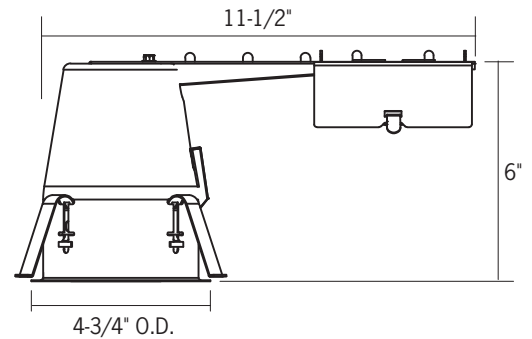

Quick-connect push-in wire connectors provided. Approved for through-circuit wiring. Max: (8) #12 AWG (4 in/4 out).

Input Voltage: 120V AC

Max. wattage: 13W

LED Module

Optical acrylic diffusion lens produces high lumen transmission and even illumination.

Multiple LED chips with excellent fixture-to-fixture color consistency.

13W, 800 Delivered Lumen output.

Available in 2700K and 3000K color temperatures, 90 CRI.

Direct 120VAC design – no driver needed providing for a smaller, lighter design with less components.

Designed and rated for 50,000 hours at 70% lumen maintenance.

LED module reflector and trim ring are integral and fabricated of heavy gage aluminum. The reflector is available in matte white or platinum haze finish. Both reflector options include the trim ring in matte white.

Friction clips secure module in housing.

Module includes female IDEAL Powerplug® model 182 luminaire connector for connection to housing.

Dimming

Triac and ELV

Warranty

This fixture is covered by ConTech's full five year replacement guarantee after date of purchase.

Listing

LED Module: cETLus listed to UL standards. Suitable for use in wet locations.

Housing: cULus listed

Conforms to Washington State Energy code (WSEC) for low air infiltration.

Tested in accordance with ASTM E283 (2.0CFM or less).

Approved Dimmers

Lutron: CTCL-153P, DV-603-P, DV-CL153P, MACL-153M, SELV-300P

Leviton: 6631, 6674, VP106

Ceiling Opening: 4-3/8"