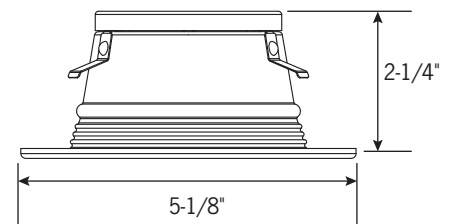

Ordering Information

Example Order:

Housing*

RL20L-ICSA-R

LED Module*

RF4L127KCE-PL - 4" 13W, 2700K, 90 CRI, Platinum Haze Reflector/White Trim Ring
RF4L127KCE-WHT - 4" 13W, 2700K, 90 CRI, White Reflector/White Trim Ring
RF4L130KCE-PL - 4" 13W, 3000K, 90 CRI, Platinum Haze Reflector/White Trim Ring
RF4L130KCE-WHT - 4" 13W, 3000K, 90 CRI, White Reflector/White Trim Ring

*NOTE: Housing and Module are ordered as separate line items