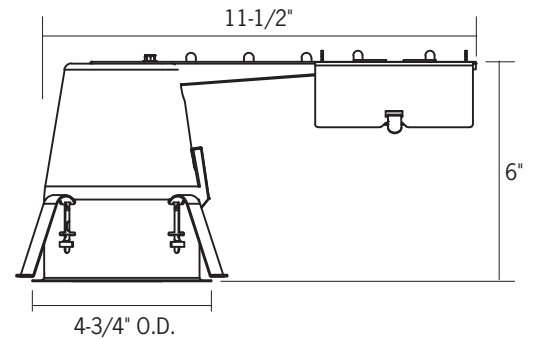

Input Voltage: 120V AC

Max. wattage: 13W

LED Module

Optical acrylic diffusion lens produces high lumen transmission and even illumination.

Multiple LED chips with excellent fixture-to-fixture color consistency.

13W, 800 Delivered Lumen output.

Available in 2700K and 3000K color temperatures, 90 CRI.

Direct 120VAC design – no driver needed providing for a smaller, lighter design with less components.

Designed and rated for 50,000 hours at 70% lumen maintenance.

LED module reflector and trim ring are integral and fabricated of heavy gage aluminum. The reflector is available in matte white or platinum haze finish. Both reflector options include the trim ring in matte white.

Friction clips secure module in housing.

Module includes female IDEAL Powerplug® model 182 luminaire connector for connection to housing.

Dimming

Triac and ELV

Warranty

This fixture is covered by ConTech's full five year replacement guarantee after date of purchase.

Listing

LED Module: cETLus listed to UL standards. Suitable for use in wet locations. EnergyStar certified.

Housing: cULus listed

Conforms to Washington State Energy code (WSEC) for low air infiltration.

Tested in accordance with ASTM E283 (2.0CFM or less).

Approved Dimmers

Lutron: CTCL-153P, DV-603-P, DV-CL153P, MACL-153M, SELV-300P

Leviton: 6631, 6674, VP106

Ceiling Opening: 4-3/8"