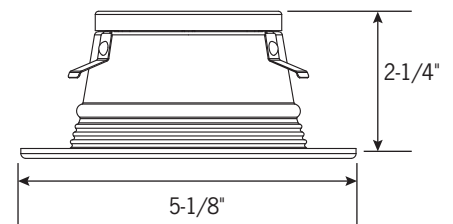

Tested in accordance with ASTM E283 (2.0CFM or less).

Approved Dimmers

Lutron: CTCL-153P, DV-603-P, DV-CL153P, MACL-153M, SELV-300P

Leviton: 6631, 6674, VP106

Ceiling Opening: 4-3/8"

Ordering Information

Example Order: