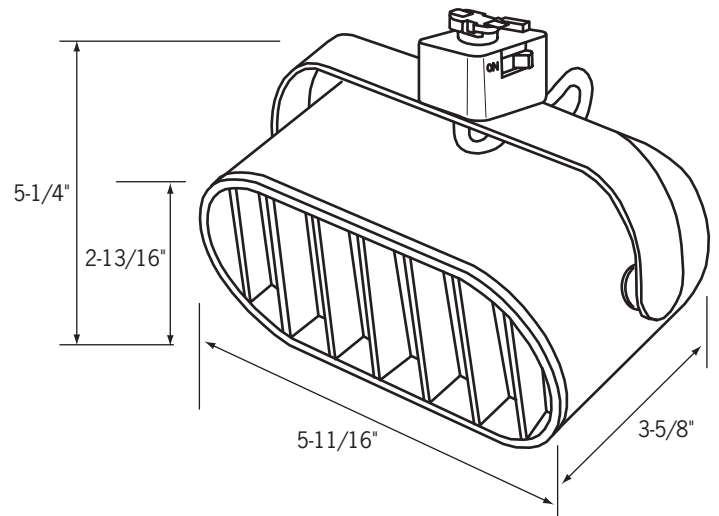

CTL1504

New Decade Wall Wash Line Voltage Track Fixture

Specifications/Features

Fixture

Designed for the T4 120 volt single-ended frosted Halogen lamp (ETF) to provide an even wash of illumination for wide accent areas. Rounded compact design features a die-cast, full cut-off black louver and tempered glass lens.

Stippled aluminum reflector assures a smooth beam pattern for uniform light distribution.

"Sure-Set" yoke firmly holds aiming position without unsightly knobs.

Black louver.

Integral ON/OFF switch and track polarity indicator are standard.

Lamp

(1) 150W T4 (ETF) Lamp; Frosted, Double Contact with Bayonet Base, 120V.

Warranty

This fixture is covered by ConTech's full one (1) year replacement guarantee after date of purchase.

Listing

cCSAus Certified. Suitable for dry locations.

Fixture Compatibility

Standard ConTech track fixtures are cCSAus certified as-is for use with ConTech's many track systems, as well as with Juno^{®1} Lighting track. By changing the prefix in the part number, ConTech can install inserts which make our fixtures compatible with other manufacturers. Replace "CTL" with "HTL" for Halo^{®2} track, "LTL" for Lightolier^{®3} track, and "PTL" for Capri^{®4} track. For more information, please consult our factory.

Ordering Information

Example Order: —

Track System	Fixture	Finish
____	____	____
CTL - ConTech HTL - Halo LTL - Lightolier PTL - Capri	1504	B - Black P - White