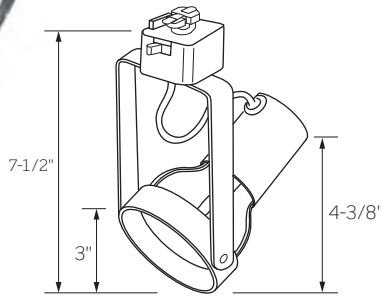

# CTL2820 SERIES | PAR20 Front Relamping Gimbal Line Voltage Track Luminaire

|               |  |
|---------------|--|
| MAX. WATTAGE  | One (1) 120V 50W PAR20, E26 Medium Base  |
| COMPATIBILITY | CTL Units are compatible with ConTech Lighting LT/LT2 Single Circuit/Two Circuit Track Systems as well as Juno <sup>®</sup> Lighting Trac-Lites™ (R) and Trac-Master™ (T, TU) Track Systems<br>HTL Units are compatible with Halo <sup>2</sup> Power-Trac (L64, L65) and Lazer (LZR) Track Systems<br>LTL Units are compatible with Lightolier <sup>3</sup> Lytespan <sup>®</sup> 6000/1/2 Track Systems |
| LISTINGS      | cCSAus Certified<br>Suitable for Dry Locations only  |
| WARRANTY      | One (1) year replacement after date of purchase  |

## PRODUCT DETAILS

- Two-plane Gimbal design permits maximum horizontal and vertical swivel for excellent aiming
- Sure-Set yoke holds luminaire firmly in place
- Integral ON/OFF Switch and Track Polarity Indicator are standard
- Will accept one (1) LF20 86MM Lens by using FA-28 Black Accessory Mounting Clips
- Standard ConTech track luminaires (CTL Units) are cCSAus certified as-is for use with ConTech Lighting LT/LT2 Single Circuit/Two Circuit and Luxbeam Track Systems, as well as Juno<sup>®</sup> Lighting Trac-Master™ Systems.
- By changing the prefix of the part number, ConTech can install inserts which make our fixtures compatible with other manufacturers. Replace "CTL" with "HTL" for Halo<sup>2</sup> Power-Trac (L64, L65) and Lazer (LZR) Track Systems, "LTL" for Lightolier<sup>3</sup> Lytespan<sup>®</sup> 6000/1/2 Track Systems. For more information, please consult factory.