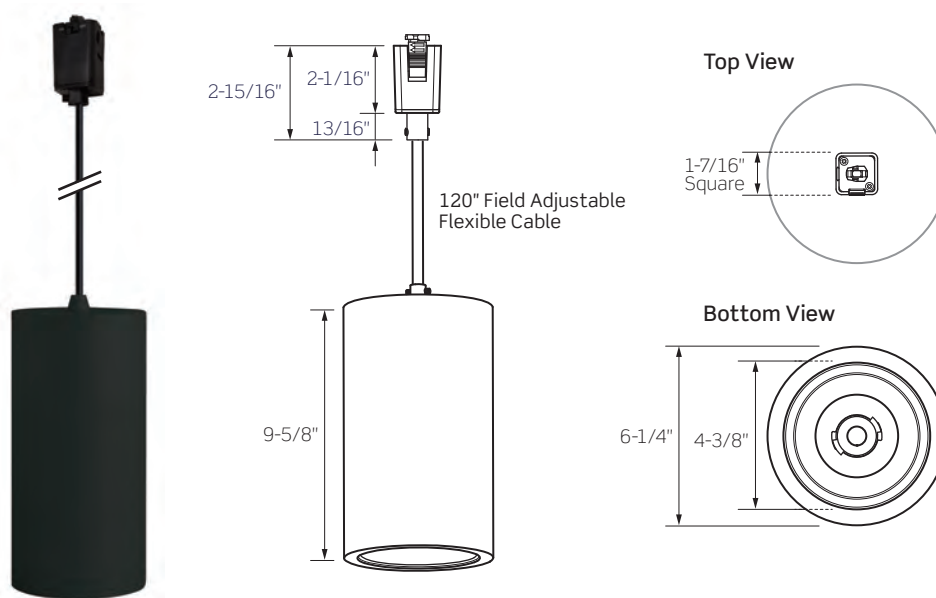

DATE

PROJECT

TYPE

CYL6 SERIES | 6 Inch Indoor Round Cylinders: Flexible Cable Pendant, Track Mount

Nominal Weight: 6.0Lbs

	CYL61	CYL62	CYL63	CYL64	CYL65	CYL66
WATTAGE	10W	14W	20W	28W	36W	43W
LUMEN OUTPUT ¹	1220Lm	1685Lm	2300Lm	3100Lm	3850Lm	4350Lm
COLOR TEMPERATURE	2700K / 3000K / 3500K / 4000K					
CRI	83 (80min) / 90+					
REFLECTOR BEAM	36° / 54° / 63° / 80° / Wall Wash					
REFLECTOR FINISHES	Clear Alzak (Narrow, Medium, Wide) / Platinum (Medium)					
CYLINDER FINISHES	Matte Black / Satin Bronze / Matte White / Matte Silver / Custom Colors Available					
DRIVER INPUT WATTAGE	10W	14W	20W	28W	36W	43W
INPUT CURRENT (A)	.08	.12	.17	.23	.31	.36
INPUT VOLTAGE/DIMMING TYPE	120VAC, 50/60Hz / TRIAC/ELV					
DIMMING RANGE	10–100%					
DRIVER POWER FACTOR	> 0.90					
TOTAL HARMONIC DISTORTION	< 20%					
  LISTINGS	cCSAus Certified for use in the U.S. and Canada; Suitable for Damp/Dry Locations ENERGY STAR® Certified; Wall Wash option is not ENERGY STAR® Certified Must be installed per specific product installation instructions and all appropriate National Electrical Codes					
WARRANTY	Five (5) year replacement after date of purchase					
SYSTEM RATING	50,000 Hours @ 70% Lumen Maintenance					

1. Approximate lumen output based on 3000K performance; see photometric test results for additional information

DATE

PROJECT

TYPE

CYL6 SERIES | 6 Inch Indoor Round Cylinders: Flexible Cable Pendant, Track Mount

- Satin Bronze Finish (BZ) comes with Black Track Adapter
- Custom Finish colors available; consult factory for pricing, minimum order quantities and lead time

PRODUCT DETAILS

Construction

- Specification Grade 6 inch diameter Aluminum Housing; suitable for Dry/Damp (indoor) locations
- Includes 120 inches of Field Adjustable 18/3 SJTOW Cable
- Black Flexible Cable with Black or Bronze Cylinders, White Flexible Cable with White Cylinders and Gray Flexible Cable with Silver Cylinders