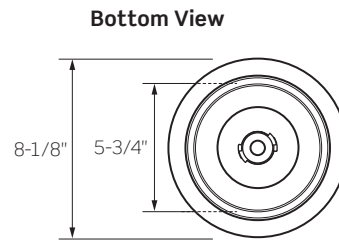

DATE

PROJECT

TYPE

CYL8 SERIES | 8 Inch Indoor Round Cylinders: Track Mount Flexible Cable Pendant

Nominal Weight: 8 Lbs

	CYL81	CYL82	CYL83	CYL84	CYL85	CYL86
WATTAGE	10W	14W	20W	28W	36W	43W
LUMEN OUTPUT ¹	1246Lm	1736Lm	2359Lm	3204Lm	3961Lm	4450Lm
COLOR TEMPERATURE	2700K / 3000K / 3500K / 4000K					
CRI	83 (80min) / 90+					
REFLECTOR BEAM	34° / 66° / 69° / 75° / Wall Wash					
REFLECTOR FINISHES	Clear Alzak (Narrow, Medium, Wide) / Platinum (Medium)					
CYLINDER FINISHES	Matte Black / Satin Bronze / Matte White / Matte Silver / Custom Colors Available					
DRIVER INPUT WATTAGE	10W	14W	20W	28W	36W	43W
INPUT CURRENT (A)	.08	.12	.17	.23	.31	.36
INPUT VOLTAGE/DIMMING TYPE	120VAC/277VAC, 50/60Hz / TRIAC/ELV					
DIMMING RANGE	10–100%					
DRIVER POWER FACTOR	> 0.90					
TOTAL HARMONIC DISTORTION	< 20%					
  LISTINGS	cCSAus Certified for use in the U.S. and Canada; Suitable for Damp/Dry locations ENERGY STAR® Certified; Wall Wash option is not ENERGY STAR® Certified Must be installed per specific product installation instructions and all appropriate National Electrical Codes					
WARRANTY	Five (5) year replacement after date of purchase					
SYSTEM RATING	50,000 Hours @ 70% Lumen Maintenance					

1. Approximate lumen output based on 3000K performance; see photometric test results for additional information

DATE

PROJECT

TYPE

CYL8 SERIES | 8 Inch Indoor Round Cylinders: Track Mount Flexible Cable Pendant