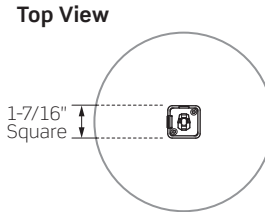

DATE

PROJECT

TYPE

CYL8 SERIES | 8 Inch Indoor Round Cylinders: Track Mount Flexible Cable Pendant

Nominal Weight: 8 Lbs

	CYL81	CYL82	CYL83	CYL84	CYL85	CYL86
WATTAGE	10W	14W	20W	28W	36W	43W
LUMEN OUTPUT ¹	1246Lm	1736Lm	2359Lm	3204Lm	3961Lm	4450Lm
COLOR TEMPERATURE	2700K / 3000K / 3500K / 4000K					
CRI	83 (80min) / 90+					
REFLECTOR BEAM	34° / 66° / 69° / 75° / Wall Wash					
REFLECTOR FINISHES	Clear Alzak (Narrow, Medium, Wide) / Platinum (Medium)					
CYLINDER FINISHES	Matte Black / Satin Bronze / Matte White / Matte Silver / Custom Colors Available					
DRIVER INPUT WATTAGE	10W	14W	20W	28W	36W	43W
INPUT CURRENT (A)	.08	.12	.17	.23	.31	.36
INPUT VOLTAGE/DIMMING TYPE	120VAC/277VAC, 50/60Hz / TRIAC/ELV					
DIMMING RANGE	10–100%					
DRIVER POWER FACTOR	> 0.90					
TOTAL HARMONIC DISTORTION	< 20%					
  LISTINGS	cCSAus Certified for use in the U.S. and Canada; Suitable for Damp/Dry locations ENERGY STAR® Certified; Wall Wash option is not ENERGY STAR® Certified Must be installed per specific product installation instructions and all appropriate National Electrical Codes					
WARRANTY	Five (5) year replacement after date of purchase					
SYSTEM RATING	50,000 Hours @ 70% Lumen Maintenance					

1. Approximate lumen output based on 3000K performance; see photometric test results for additional information

DATE

PROJECT

TYPE

CYL8 SERIES | 8 Inch Indoor Round Cylinders: Track Mount Flexible Cable Pendant