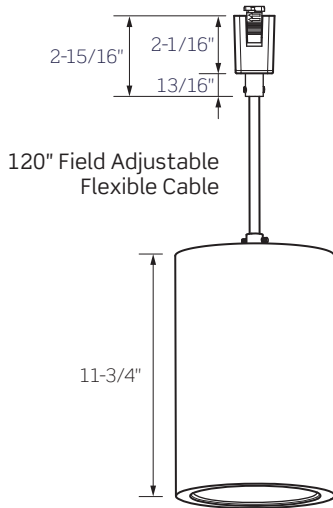

DATE

PROJECT

TYPE

CYL8 SERIES | 8 Inch Indoor Round Cylinders: Track Mount Flexible Cable Pendant

Nominal Weight: 8 Lbs

	CYL81	CYL82	CYL83	CYL84	CYL85	CYL86
WATTAGE	10W	14W	20W	28W	36W	43W
LUMEN OUTPUT ¹	1246Lm	1736Lm	2359Lm	3204Lm	3961Lm	4450Lm
COLOR TEMPERATURE	2700K / 3000K / 3500K / 4000K					
CRI	83 (80min) / 90+					
REFLECTOR BEAM	34° / 66° / 69° / 75° / Wall Wash					
REFLECTOR FINISHES	Clear Alzak (Narrow, Medium, Wide) / Platinum (Medium)					
CYLINDER FINISHES	Matte Black / Satin Bronze / Matte White / Matte Silver / Custom Colors Available					
DRIVER INPUT WATTAGE	10W	14W	20W	28W	36W	43W
INPUT CURRENT (A)	.08	.12	.17	.23	.31	.36
INPUT VOLTAGE/DIMMING TYPE	120VAC/277VAC, 50/60Hz / TRIAC/ELV					
DIMMING RANGE	10–100%					
DRIVER POWER FACTOR	> 0.90					
TOTAL HARMONIC DISTORTION	< 20%					
  LISTINGS	cCSAus Certified for use in the U.S. and Canada; Suitable for Damp/Dry locations ENERGY STAR® Certified; Wall Wash option is not ENERGY STAR® Certified Must be installed per specific product installation instructions and all appropriate National Electrical Codes					
WARRANTY	Five (5) year replacement after date of purchase					
SYSTEM RATING	50,000 Hours @ 70% Lumen Maintenance					

1. Approximate lumen output based on 3000K performance; see photometric test results for additional information

DATE

PROJECT

TYPE

CYL8 SERIES | 8 Inch Indoor Round Cylinders: Track Mount Flexible Cable Pendant