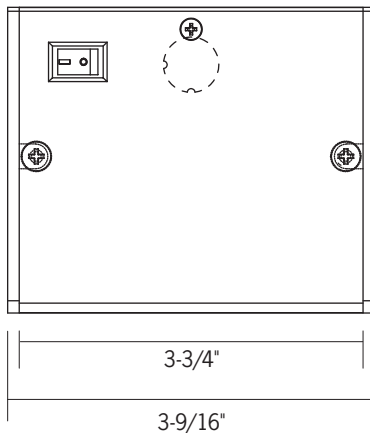

DATE

PROJECT

TYPE

LP4AJB SERIES | Splice Box

PRODUCT DETAILS

- Add hardwire installation and ON/OFF switch to LPL4 Luminaires
- 120V 60Hz; max 6A (720W) total, 3A (360W) per electrical port
- Provided with (2) 3/8" Die-Cast Electrical Connectors
- Requires LPAC jumper cord (sold separately)
- cETLus Listed, Suitable for damp locations
- Covered by ConTech's full five (5) year replacement guarantee after date of purchase