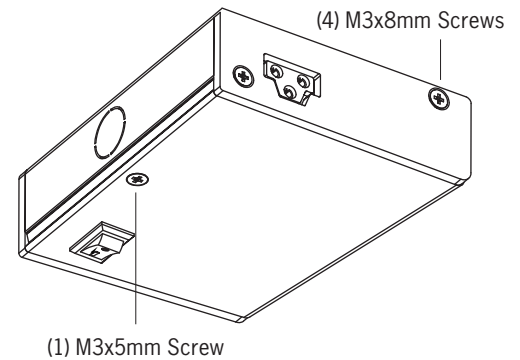

DATE

PROJECT

TYPE

LP4AJB SERIES | Splice Box

PRODUCT DETAILS

- Add hardwire installation and ON/OFF switch to LPL4 Luminaires
- 120V 60Hz; max 6A (720W) total, 3A (360W) per electrical port
- Provided with (2) 3/8" Die-Cast Electrical Connectors
- Requires LPAC jumper cord (sold separately)
- cETLus Listed, Suitable for damp locations
- Covered by ConTech's full five (5) year replacement guarantee after date of purchase

ORDERING INFORMATION

Example Order: -

Splice Box
LP4AJB

Finish
P - White

Accessories

- LPAC6-P** - 6" Jumper Cable
- LPAC12-P** - 12" Jumper Cable
- LPAC24-P** - 24" Jumper Cable
- LPAC36-P** - 36" Jumper Cable
- LPAC72-P** - 72" Jumper Cable