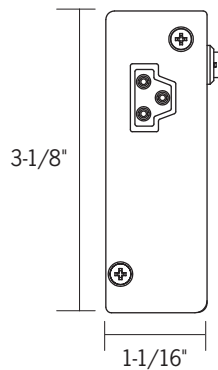

DATE

PROJECT

TYPE

LP4AJB SERIES | Splice Box

PRODUCT DETAILS

- Add hardwire installation and ON/OFF switch to LPL4 Luminaires
- 120V 60Hz; max 6A (720W) total, 3A (360W) per electrical port
- Provided with (2) 3/8" Die-Cast Electrical Connectors
- Requires LPAC jumper cord (sold separately)
- cETLus Listed, Suitable for damp locations
- Covered by ConTech's full five (5) year replacement guarantee after date of purchase

ORDERING INFORMATION

Example Order: -

Splice Box
LP4AJB

Finish
P - White

Accessories

- LPAC6-P** - 6" Jumper Cable
- LPAC12-P** - 12" Jumper Cable
- LPAC24-P** - 24" Jumper Cable
- LPAC36-P** - 36" Jumper Cable
- LPAC72-P** - 72" Jumper Cable