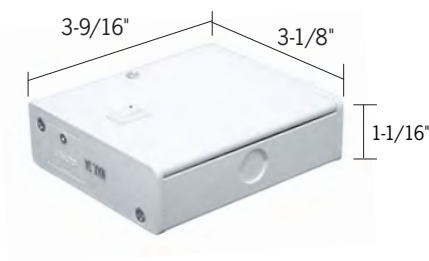

# LPASERIES | LPU2 and LPL4 Linear Undercabinet Accessories

**LPACE**  
End-to-End Connector

P - White

**Jumper Cables**

P - White

- LPAC6** - 6-Inch
- LPAC12** - 12-Inch
- LPAC24** - 24-Inch
- LPAC36** - 36-Inch
- LPAC72** - 72-Inch

**LPAPL72**  
72-Inch  
Plug-and-Play Connector

P - White

**LP4AJB** - Hard Wire Splice Box with Switch  
*See Item Spec Sheet for More Detail*

P - White

**LP4AOCC** - Splice Box with Occupancy Sensor  
*See Item Spec Sheet for More Detail*