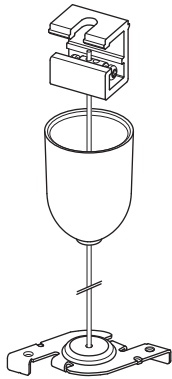

DATE

PROJECT

TYPE

O2CD SERIES | 0-10V Dimming Track System Suspension Kits

Suspension Kit with Screw Gripper

- Screw Gripper
- Clamp
- 16 Ft. Aircraft Cable; Field Adjustable

O2CD-9000-K1-5

Suspension Kit with Ceiling Bracket

- Ceiling Bracket
- Screw Gripper
- Black (B) or White (P) Plastic Cup
- Fast Fixing Clamp
- 16 Ft. Aircraft Cable; Field Adjustable

O2CD-9000-K2-5-(B,P)

Suspension Kit with Round Head Ceiling Attachment

- Round Head Ceiling Attachment
- Clamp with Auto Gripper
- 16 Ft. Aircraft Cable; Field Adjustable

O2CD-9000-K4-5

Suspension Kit with Bracket with Auto Gripper

- Bracket with Auto Gripper
- Screw Gripper
- Black (B) or White (P) Plastic Cup
- 16 Ft. Aircraft Cable; Field Adjustable

O2CD-9000-K3-5-(B,P)

Suspension Kit with Power Feed Provision

- Canopy with Crossbar
- 16 Ft. Aircraft Cable; Field Adjustable
- Power Feed provision with Cable strain relief
- **NOTE:** Bracket with Auto Gripper is ordered separately
- **NOTE:** Power Supply Cable by others