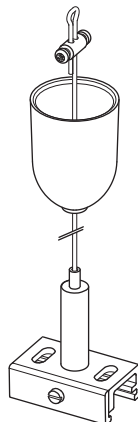

DATE

PROJECT

TYPE

O2CD SERIES | 0-10V Dimming Track System Suspension Kits

Suspension Kit with Screw Gripper

- Screw Gripper
- Clamp
- 16 Ft. Aircraft Cable; Field Adjustable

O2CD-9000-K1-5

Suspension Kit with Ceiling Bracket

- Ceiling Bracket
- Screw Gripper
- Black (B) or White (P) Plastic Cup
- Fast Fixing Clamp
- 16 Ft. Aircraft Cable; Field Adjustable

O2CD-9000-K2-5-(B,P)

Suspension Kit with Round Head Ceiling Attachment

- Round Head Ceiling Attachment
- Clamp with Auto Gripper
- 16 Ft. Aircraft Cable; Field Adjustable

O2CD-9000-K4-5

Suspension Kit with Bracket with Auto Gripper

- Bracket with Auto Gripper
- Screw Gripper
- Black (B) or White (P) Plastic Cup
- 16 Ft. Aircraft Cable; Field Adjustable

O2CD-9000-K3-5-(B,P)

Suspension Kit with Power Feed Provision

- Canopy with Crossbar
- 16 Ft. Aircraft Cable; Field Adjustable
- Power Feed provision with Cable strain relief
- **NOTE:** Bracket with Auto Gripper is ordered separately
- **NOTE:** Power Supply Cable by others