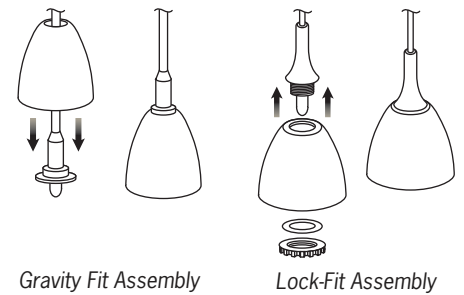

OFG100 Series

Cylinder Case Glass Decorative Shade

Orchard Field Glass is a unique collection of pendant shades that combine contemporary shapes and universal colors for virtually any application. These shades are designed for ConTech's Gravity-Fit and Lock-Fit pendant fixtures.

See Shade/Pendant Compatibility Chart for specific usage.