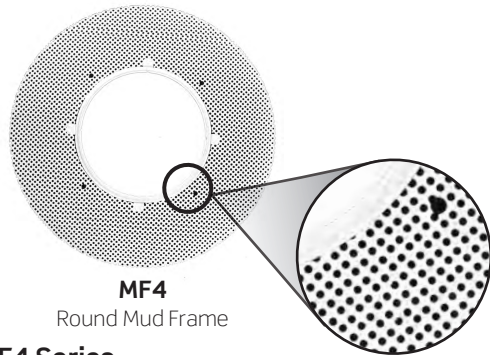

DATE

PROJECT

TYPE

R4 SERIES | Trims for 4-Inch LED Downlights

TRIMLESS OPTIONS

Trimless Options require use of Mud Frame accessory (MF4, ordered separately)

CN4322 Series

Specification Grade Trimless Reflector
4-3/8-Inch ID; 4-3/4-Inch OD. 4-3/8-Inch Height

Specification Grade Specular Reflector. **Trim cannot be used on Remodel Housings (R4RM) or with Slope Ceiling Adapters (RSA4L). For use with 1/2- to 1-inch ceiling thicknesses only.** For Wet Location approved trim, add “-C” for Clear Lens or “-SL” for Sandblast Lens after finish code.

CN4323 Series

Trimless Lensed Wall Wash Reflector Trim
4-Inch ID; 4-3/4-Inch OD

Trim cannot be used on Remodel Housings (R4RM) or with Slope Ceiling Adapters (RSA4L). For use with 1/2- to 1-inch ceiling thicknesses only.

	Quantity
CN4322N-CL - 35° Narrow Beam Clear Reflector	
CN4322M-CLR - 51° Medium Beam Clear Reflector	
CN4322W-CLR - 80° Wide Beam Clear Reflector	
CN4322-PL - 59° Platinum Reflector	
CN4322-WHT - 70° White Reflector	

	Quantity
CN4323-CLR - Clear Reflector	
CN4323-PL - Platinum Reflector	
CN4323-WHT - White Reflector	

MF4
Round Mud Frame

MF4 Series

Round Mud Frame
10-Inch OD

Required for use with trimless options. Die-cast Ring with Steel Mesh Frame. Painted white.

	Quantity
MF4- 4-Inch Mud Frame