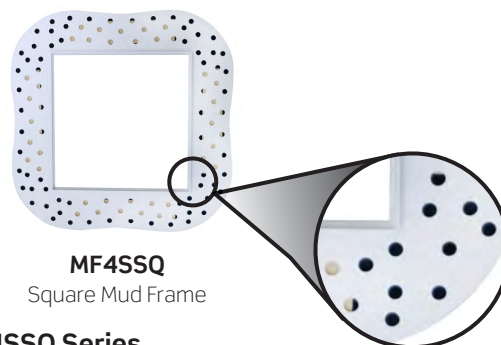

DATE

PROJECT

TYPE

R4SSQ SERIES | Trims for 4-Inch Shallow Square Downlights

TRIMMED OPTIONS

C4322SSQDC Series

Specification Grade Square Reflector

4-5/16-Inch SQ Aperture; 5-11/16-Inch SQ Trim Flange

Specification Grade Die-cast Aluminum Reflector. Includes Solite Lens. Wet Location approved.

C4322SSQDC-SL* - Painted Satin Silver Reflector **Quantity**

C4322SSQDC-WHT - Painted Matte White Reflector

*Available with White Painted Flange, add "-WPF" to end of part number

TRIMLESS OPTIONS

Trimless Options require use of Mud Frame accessory (MF4SSQ, ordered separately)

CN4322SSQDC Series

Specification Grade Die-Cast Trimless Square Reflector

4-5/16-Inch SQ Aperture

Specification Grade Specular Reflector. **For use with 1/2- to 5/8-inch ceiling thicknesses only.** Wet Location approved.

MF4SSQ
Square Mud Frame

MF4SSQ Series

Square Mud Frame

8-1/2-Inch SQ

Required for use with trimless options. Adhesive backed Thermoplastic Mesh Frame, White.

CN4322SSQDC-SL - Satin Silver Painted
Trimless Square Reflector **Quantity**

CN4322SSQDC-WHT - Matte White Painted
Trimless Square Reflector

MF4SSQ - 4-Inch Square Mud Frame **Quantity**

Quantity