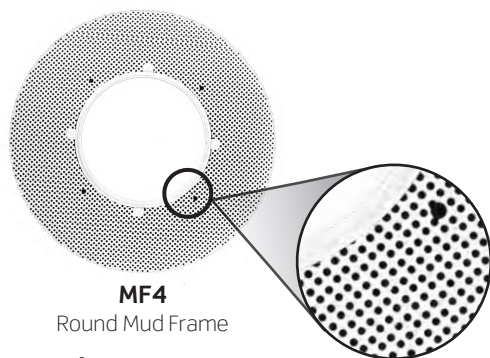

DATE

PROJECT

TYPE

R4 SERIES | Trims for 4 Inch BIOS LED Downlights

TRIMLESS OPTIONS

Trimless Options require use of Mud Frame accessory (MF4, ordered separately)

CN4322 Series

Specification Grade Trimless Reflector
4-3/8-Inch ID; 4-3/4-Inch OD

Specification Grade Specular Reflector. **Trim cannot be used on Remodel Housings (R4RM) or with Slope Ceiling Adapters (RSA4L). For use with 1/2- to 1-inch ceiling thicknesses only.** For Wet Location approved trim, add “-C” for Clear Lens or “-SL” for Sandblast Lens after finish code.

CN4323 Series

Trimless Lensed Wall Wash Reflector Trim
4-Inch ID; 4-3/4-Inch OD

Trim cannot be used on Remodel Housings (R4RM) or with Slope Ceiling Adapters (RSA4L). For use with 1/2- to 1-inch ceiling thicknesses only.

	Quantity
CN4322M-CLR - 54° Medium Beam Specular Clear Reflector	
CN4322W-CLR - 80° Wide Beam Specular Clear Reflector	
CN4322-PL - 57° Platinum Reflector	
CN4322-WHT - 69° White Reflector	

	Quantity
CN4323-CLR - Clear Reflector	
CN4323-PL - Platinum Reflector	
CN4323-WHT - White Reflector	

MF4
Round Mud Frame

MF4 Series

Round Mud Frame
10-Inch OD

Required for use with trimless options. Die-cast Ring with Steel Mesh Frame. Painted white.

	Quantity
MF4 - 4-Inch Mud Frame