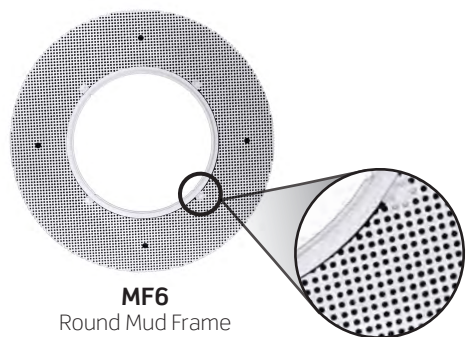

DATE

PROJECT

TYPE

R6 SERIES | Trims for 6-Inch LED Downlights

TRIMLESS OPTIONS

Trimless Options require use of Mud Frame accessory (MF6, ordered separately)

CN6322 Series

Specification Grade Trimless Reflector
5-7/8-Inch ID, 6-1/4-Inch OD, 4-1/4-Inch Height

Specification Grade Reflector. **Trim cannot be used on Remodel Housings (R6RM) or with Slope Ceiling Adapters (RSA6L).** For use with 1/2- to 1-inch ceiling thicknesses only. For Wet Location approved trim, add “-C” for Clear Lens or “-SL” for Sandblasted Lens after finish code.

CN6323 Series

Trimless Lensed Wall Wash Reflector
5-5/8-Inch ID; 6-1/4-Inch OD

Trim cannot be used on Remodel Housings (R6RM) or with Slope Ceiling Adapters (RSA6L). For use with 1/2- to 1-inch ceiling thicknesses only.

	Quantity
CN6322N-CLR - 32° Narrow Beam Clear Specular Refl.	
CN6322M-CLR - 65° Medium Beam Clear Specular Refl.	
CN6322W-CLR - 74° Wide Beam Clear Specular Refl.	
CN6322-PL - 59° Platinum Reflector	
CN6322-WHT - 72° White Reflector	

	Quantity
CN6323-CLR - Clear Reflector	
CN6323-PL - Platinum Reflector	
CN6323-WHT - White Reflector	

MF6
Round Mud Frame

MF6 Series

Round Mud Frame
12-Inch OD

Required for use with trimless options. Die-cast Ring with Steel Mesh Frame. Painted white.

	Quantity
MF6 - 6-Inch Mud Frame