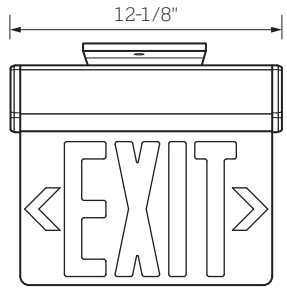

REXA SERIES | Recessed or Surface Mount LED Adjustable Edge-Lit Exit Sign with Battery Back-up

Recessed Ceiling Mount

Ceiling Opening: 14-15/16" by 3-1/4"

Recessed Wall Mount

Ceiling Opening: 14-15/16" by 3-1/4"

Surface Ceiling Mount

Surface Wall Mount

Surface Mounting Canopy

WATTAGE	3W
ELECTRICAL	120/277 VAC Dual Voltage Operation (50/60Hz, 24mA/11mA) LED Lamps operate in Normal (AC Input) and Emergency (DC Input) Modes
MOUNTING OPTIONS	Recessed or Surface; Ceiling, Wall or End Mount Pendant Stem Kit Available
BATTERY	Nickel-Cadmium Battery (4.8V 300mA) Over 3 hours capacity to Emergency Lamps 24-Hour Recharge after 90-Minute Discharge Low Voltage Battery Disconnection prevents deep discharge damage to the Battery
  LISTINGS	UL Listed; Suitable for Damp Locations Meets UL924 and NFPA101 UL 94V-0 Flame Rating Indoor Use Only
WARRANTY	One (1) year replacement after date of purchase