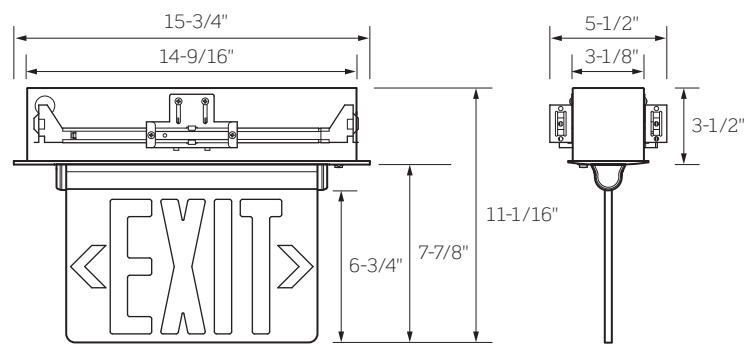

REXA SERIES | Recessed or Surface Mount LED Adjustable Edge-Lit Exit Sign with Battery Back-up

Recessed Ceiling Mount

Ceiling Opening: 14-15/16" by 3-1/4"

Recessed Wall Mount

Ceiling Opening: 14-15/16" by 3-1/4"

Surface Ceiling Mount

Surface Wall Mount

Surface Mounting Canopy

WATTAGE	3W
ELECTRICAL	120/277 VAC Dual Voltage Operation (50/60Hz, 24mA/11mA) LED Lamps operate in Normal (AC Input) and Emergency (DC Input) Modes
MOUNTING OPTIONS	Recessed or Surface; Ceiling, Wall or End Mount Pendant Stem Kit Available
BATTERY	Nickel-Cadmium Battery (4.8V 300mA) Over 3 hours capacity to Emergency Lamps 24-Hour Recharge after 90-Minute Discharge Low Voltage Battery Disconnection prevents deep discharge damage to the Battery
  LISTINGS	UL Listed; Suitable for Damp Locations Meets UL924 and NFPA101 UL 94V-0 Flame Rating Indoor Use Only
WARRANTY	One (1) year replacement after date of purchase

PENDANT STEM KIT ACCESSORY ORDERING INFORMATION

Example Order: REXA18INSTEM KIT-P

Accessory	Length	Finish
REXA Pendant Stem Kit	12IN STEM KIT	12-Inches
	18IN STEM KIT	18-Inches
	24IN STEM KIT	24-Inches
	36IN STEM KIT	36-Inches
	48IN STEM KIT	48-Inches

PRODUCT SPECIFICATIONS

- For New Construction, Lay-in Ceilings, or where accessibility above the Ceiling is available
- Steel Housing, Aluminum Trim Plate, Etched Acrylic Faceplate with Clear Background
- Single or Double Face configuration; letters are 6 inches high with a 3/4 inch stroke
- Removable Directional Indicators (Chevrons)
- 14-1/2-Inches by 3-1/4-Inch Ceiling cut-out for Recessed Applications
- Adjustable Bar Hangers for suspended Ceiling Mount
- Fixture maintenance can be done from below the ceiling
- Expected LED life: up to 10 years