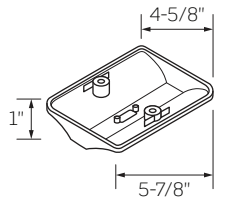

REXA SERIES | Recessed or Surface Mount LED Adjustable Edge-Lit Exit Sign with Battery Back-up

Recessed Ceiling Mount

Ceiling Opening: 14-15/16" by 3-1/4"

Recessed Wall Mount

Ceiling Opening: 14-15/16" by 3-1/4"

Surface Ceiling Mount

Surface Wall Mount

Surface Mounting Canopy

WATTAGE	3W
ELECTRICAL	120/277 VAC Dual Voltage Operation (50/60Hz, 24mA/11mA) LED Lamps operate in Normal (AC Input) and Emergency (DC Input) Modes
MOUNTING OPTIONS	Recessed or Surface; Ceiling, Wall or End Mount Pendant Stem Kit Available
BATTERY	Nickel-Cadmium Battery (4.8V 300mA) Over 3 hours capacity to Emergency Lamps 24-Hour Recharge after 90-Minute Discharge Low Voltage Battery Disconnection prevents deep discharge damage to the Battery
  LISTINGS	UL Listed; Suitable for Damp Locations Meets UL924 and NFPA101 UL 94V-0 Flame Rating Indoor Use Only
WARRANTY	One (1) year replacement after date of purchase

REXA SERIES | Recessed or Surface Mount LED Adjustable Edge-Lit Exit Sign with Battery Back-up

ORDERING INFORMATION

RED LETTERING OPTIONS

Example Order: REXADFREMW-P

Exit		Finish
REXASFREM	Single Face Exit Sign, Red Lettering, Emergency Battery Back-up, Clear Acrylic Background	B Black
REXASFREMC	Single Face Exit Sign, Red Lettering, Emergency Battery Back-up, Clear Acrylic with Mirrored Background	P White
REXASFREMW	Single Face Exit Sign, Red Lettering, Emergency Battery Back-up, Clear Acrylic with White Background	
REXADFREMC	Double Face Exit Sign, Red Lettering, Emergency Battery Back-up, Clear Acrylic with Mirrored Background	
REXADFREMW	Double Face Exit Sign, Red Lettering, Emergency Battery Back-up, Clear Acrylic with White Background	

PENDANT STEM KIT ACCESSORY ORDERING INFORMATION

Example Order: REXA18INSTEM KIT-P

Accessory	Length	Finish
REXA Pendant Stem Kit	12IN STEM KIT	12-Inches
	18IN STEM KIT	18-Inches
	24IN STEM KIT	24-Inches
	36IN STEM KIT	36-Inches
	48IN STEM KIT	48-Inches