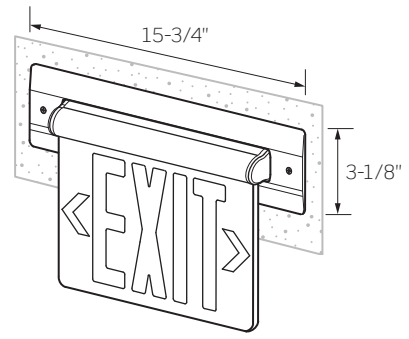

REXA SERIES | Recessed or Surface Mount LED Adjustable Edge-Lit Exit Sign with Battery Back-up

Recessed Ceiling Mount

Ceiling Opening: 14-15/16" by 3-1/4"

Recessed Wall Mount

Ceiling Opening: 14-15/16" by 3-1/4"

Surface Ceiling Mount

Surface Wall Mount

Surface Mounting Canopy

WATTAGE	3W
ELECTRICAL	120/277 VAC Dual Voltage Operation (50/60Hz, 24mA/11mA) LED Lamps operate in Normal (AC Input) and Emergency (DC Input) Modes
MOUNTING OPTIONS	Recessed or Surface; Ceiling, Wall or End Mount Pendant Stem Kit Available
BATTERY	Nickel-Cadmium Battery (4.8V 300mA) Over 3 hours capacity to Emergency Lamps 24-Hour Recharge after 90-Minute Discharge Low Voltage Battery Disconnection prevents deep discharge damage to the Battery
  LISTINGS	UL Listed; Suitable for Damp Locations Meets UL924 and NFPA101 UL 94V-0 Flame Rating Indoor Use Only
WARRANTY	One (1) year replacement after date of purchase

REXA SERIES | Recessed or Surface Mount LED Adjustable Edge-Lit Exit Sign with Battery Back-up

ORDERING INFORMATION

RED LETTERING OPTIONS

Example Order: REXADFREMW-P

Exit		Finish
REXASFREM	Single Face Exit Sign, Red Lettering, Emergency Battery Back-up, Clear Acrylic Background	B Black
REXASFREMC	Single Face Exit Sign, Red Lettering, Emergency Battery Back-up, Clear Acrylic with Mirrored Background	P White
REXASFREMW	Single Face Exit Sign, Red Lettering, Emergency Battery Back-up, Clear Acrylic with White Background	
REXADFREMC	Double Face Exit Sign, Red Lettering, Emergency Battery Back-up, Clear Acrylic with Mirrored Background	
REXADFREMW	Double Face Exit Sign, Red Lettering, Emergency Battery Back-up, Clear Acrylic with White Background	

PENDANT STEM KIT ACCESSORY ORDERING INFORMATION

Example Order: REXA18INSTEM KIT-P

Accessory	Length	Finish
REXA Pendant Stem Kit	12IN STEM KIT	12-Inches
	18IN STEM KIT	18-Inches
	24IN STEM KIT	24-Inches
	36IN STEM KIT	36-Inches
	48IN STEM KIT	48-Inches