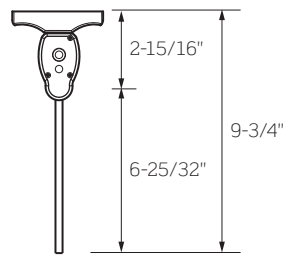

REXA SERIES | Recessed or Surface Mount LED Adjustable Edge-Lit Exit Sign with Battery Back-up

Recessed Ceiling Mount

Ceiling Opening: 14-15/16" by 3-1/4"

Recessed Wall Mount

Ceiling Opening: 14-15/16" by 3-1/4"

Surface Ceiling Mount

Surface Wall Mount

Surface Mounting Canopy

WATTAGE	3W
ELECTRICAL	120/277 VAC Dual Voltage Operation (50/60Hz, 24mA/11mA) LED Lamps operate in Normal (AC Input) and Emergency (DC Input) Modes
MOUNTING OPTIONS	Recessed or Surface; Ceiling, Wall or End Mount Pendant Stem Kit Available
BATTERY	Nickel-Cadmium Battery (4.8V 300mA) Over 3 hours capacity to Emergency Lamps 24-Hour Recharge after 90-Minute Discharge Low Voltage Battery Disconnection prevents deep discharge damage to the Battery
  LISTINGS	UL Listed; Suitable for Damp Locations Meets UL924 and NFPA101 UL 94V-0 Flame Rating Indoor Use Only
WARRANTY	One (1) year replacement after date of purchase

PENDANT STEM KIT ACCESSORY ORDERING INFORMATION

Example Order: REXA18INSTEM KIT-P

Accessory	Length	Finish
REXA Pendant Stem Kit	12IN STEM KIT	12-Inches
	18IN STEM KIT	18-Inches
	24IN STEM KIT	24-Inches
	36IN STEM KIT	36-Inches
	48IN STEM KIT	48-Inches

PRODUCT SPECIFICATIONS

- For New Construction, Lay-in Ceilings, or where accessibility above the Ceiling is available
- Steel Housing, Aluminum Trim Plate, Etched Acrylic Faceplate with Clear Background
- Single or Double Face configuration; letters are 6 inches high with a 3/4 inch stroke
- Removable Directional Indicators (Chevrons)
- 14-1/2-Inches by 3-1/4-Inch Ceiling cut-out for Recessed Applications
- Adjustable Bar Hangers for suspended Ceiling Mount
- Fixture maintenance can be done from below the ceiling
- Expected LED life: up to 10 years