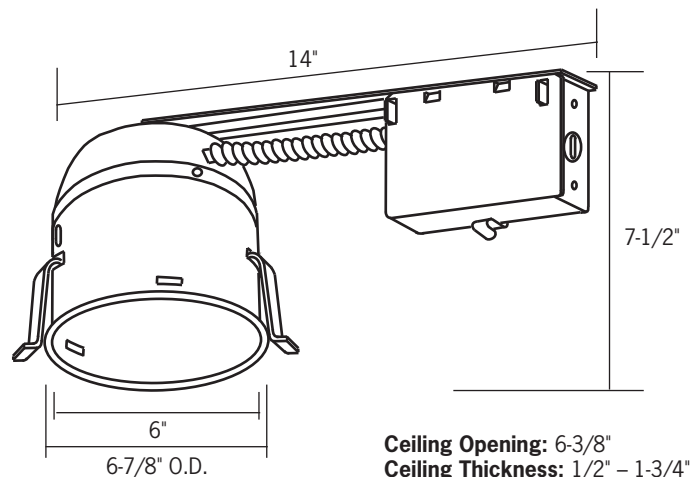

Input Voltage: 120V AC

Max. wattage: 20W

LED Module

Optical acrylic diffusion lens produces high lumen transmission and even illumination.

Multiple LED chips with excellent fixture-to-fixture color consistency. 15W, 1000 Delivered Lumen output.

Available in 2700K and 3000K color temperatures, 90 CRI.

Direct 120VAC design – no driver needed, providing for a smaller, lighter design with less components.

Designed and rated for 50,000 hours at 70% lumen maintenance. LED module reflector and trim ring are integral and fabricated of heavy gage aluminum. The reflector is available in matte white or platinum haze finish. Both reflector options include the trim ring in matte white.

Nickel plated steel torsion springs secure module in housing.

Module includes female IDEAL Powerplug® model 182 luminaire connector for connection to housing.

Dimming

Triac and ELV.

Warranty

This complete fixture is covered by ConTech's full five (5) year replacement guarantee after date of purchase.

Listing

LED Module: cETLus listed to UL standards. EnergyStar certified.

Housing: cULus listed

Conforms to Washington State Energy code (WSEC) for low air infiltration. Tested in accordance with ASTM E283 (2.0CFM or less).

Approved Dimmers:

Lutron: CTCL-153P, DV-603-P, DV-CL153P, MACL-153M, SELV-300P
Leviton: 6631, 6674, VP106