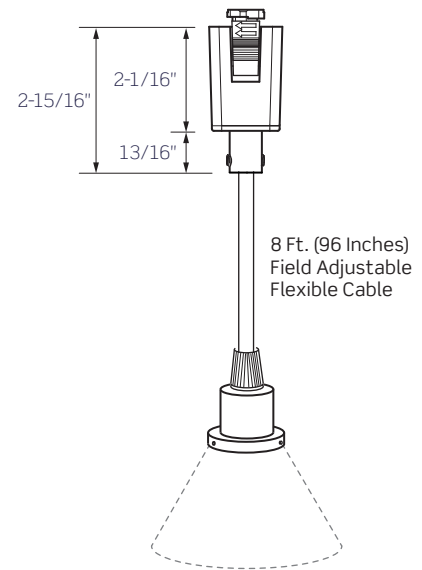

# RLM19 SERIES | Incandescent Decorator Series Track Pendant Luminaire

**DISCONTINUED ITEM:  
LIMITED INVENTORY**  
Consult Factory for Availability

	<b>RLM19</b>
LAMP BASE	Medium E26 Screw Base
MAX. WATTAGE	(1) 100W A21 Lamp Max.
INPUT VOLTAGE	120VAC
MOUNTING	Includes Track Mount Adapter; May be used as a Mono-Point using the Mono-Point Adapter (LA-18) Includes 8 ft (96 inches) Semi-Rigid Cord; Field Adjustable for shorter lengths
SHADE	Three (3) Glass Shade options, two (2) sizes, sold separately
FINISHES	Black
LISTING	cULus Listed; Suitable for Dry Locations
WARRANTY	One (1) year replacement after date of purchase