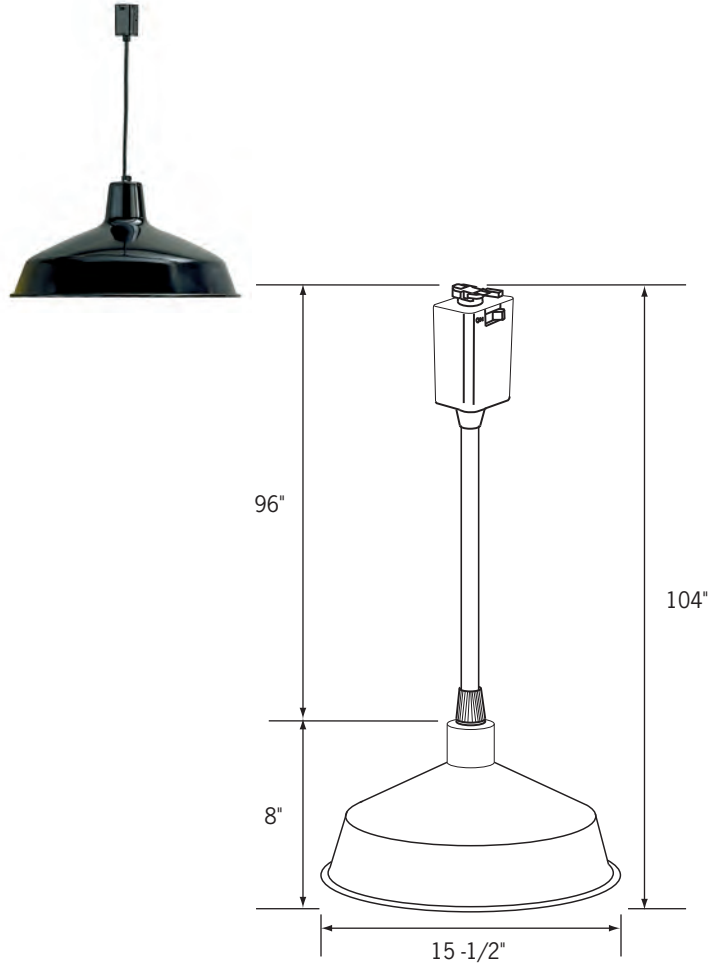

RLM40

Incandescent Decorator Series Pendant Line Voltage Track Fixture

Specifications/Features

Fixture

ConTech's RLM Decorator Series industrial style drop fixtures are offered in an extensive selection of colors, allowing the designer to complement a wide variety of interior styles.

An LA-17A track adapter is supplied with each fixture. For mounting a single fixture to an outlet box, an optional LA-18 mono-point adapter is available.

Provided with a 96" cord that may be cut to fit the application. Integral on/off switch and track polarity indicator are standard. Industrial metal shade features a white reflective interior finish.

Lamp

(1) 100W A21 or (1) 150W G40 lamp, E26 Medium Base.

Warranty

This fixture is covered by ConTech's full one (1) year replacement guarantee after date of purchase.

Listing

cULus listed. Suitable for dry locations.

Ordering Information

Example Order: -

Fixture

RLM40

Finish

- B** - Black/Black Cord
- G** - Green/White Cord
- P** - White/White Cord
- R** - Red/White Cord
- U** - Unfinished Aluminum/White Cord
- U/B** - Unfinished Aluminum/Black Cord