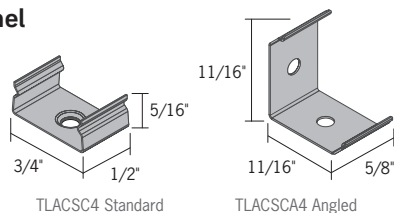

Standard and Deep Channel Mounting Clips

TLACSC4 - Four Standard Channel Mounting Clips
TLACSCA4 - Four Standard Channel Angled Mounting Clips

Quantity