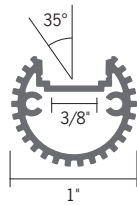

DATE

PROJECT

TYPE

PERFORMANCE LED TAPELIGHT | Mounting Channels and Accessories

Round Mounting Channel

TLAC06 - 6 Ft Round Channel, Aluminum
TLAC06-B - 6 Ft Round Channel, Black

Quantity