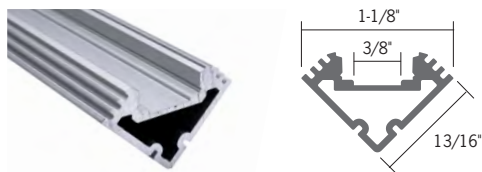

45° Angled Mounting Channel

TLACA6 - 6 Ft 45° Angled Channel, Aluminum
TLACA6-B - 6 Ft 45° Angled Channel, Black

Quantity