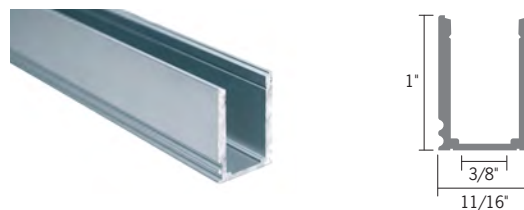

TLAC8T6 - 6 Ft Deep Standard Channel, Aluminum
TLAC8T6-B - 6 Ft Deep Standard Channel, Black

Quantity