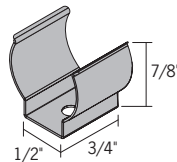

Round Channel Mounting Clips