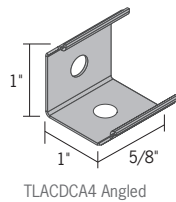

TLACDCA4 Angled