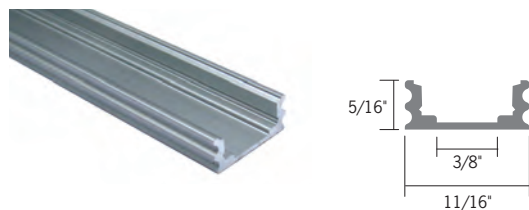

DATE

PROJECT

TYPE

PERFORMANCE LED TAPELIGHT | Mounting Channels and Accessories

Product Details

Aluminum Mounting Channel

- Provides excellent heat sinking and protection to the LEDs while ensuring a clean, straight run
- 6 Ft long, Silver or Black Aluminum
- Outdoor/Wet listed Performance LED Tapelight is not compatible with channel end caps or diffusion lenses, except when using the Deep Standard Channel

Channel Mounting Clips

- Four (4) Mounting clips and four (4) Philips head screws per package
- 24 Inches between clips recommended for most applications
- Stainless Steel

Channel End Caps

- Creates a clean finish to the mounting channel
- Two (2) end caps: one open, one closed
- ABS Plastic

Standard and Deep Mounting Channels

TLACS6 - 6 Ft Standard Channel, Aluminum
TLACS6-B - 6 Ft Standard Channel, Black

Quantity