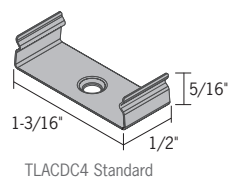

TLACDCA4 Angled

Double Wide Channel Mounting Clips

TLACDC4 Standard