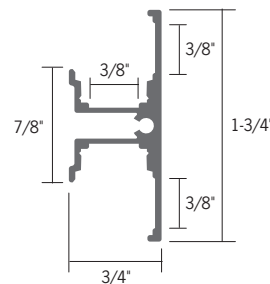

Wall Mount "T" Mounting Channel

TLACT6 - 6 Ft Wall Mount "T" Channel, Aluminum
TLACT6-B - 6 Ft Wall Mount "T" Channel, Black
TLACT6-P - 6 Ft Wall Mount "T" Channel, White

Quantity