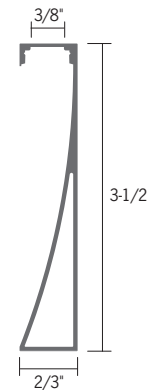

DATE

PROJECT

TYPE

PERFORMANCE LED TAPELIGHT | Mounting Channels and Accessories

Toe Kick Mounting Channel