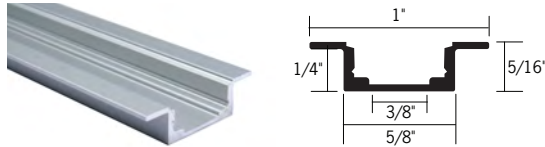

DATE	PROJECT	TYPE

PERFORMANCE LED TAPELIGHT | Mounting Channels and Accessories

Recessed Mounting Channel

TLACR6 - 6 Ft Recessed Mounting Channel, Aluminum   **Quantity**
TLACR6-B - 6 Ft Recessed Mounting Channel, Black