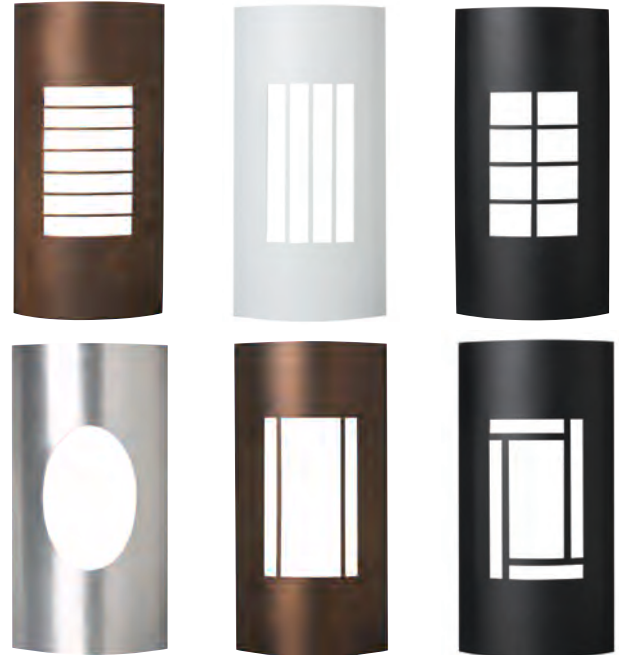

WS085L

Quadris 16W LED Tall Decorative Metal Wet Location Wall Sconce

Specifications/Features

Fixture

LED Wall Sconce blends the perfect size and illumination for hallways, reception areas or individual rooms and offices. Metal faceplate over an acrylic diffuser provides a soft, luminous glow while illuminating the surrounding wall. Ideal for low glare applications. Select from six different faceplate designs in Antique Bronze, Black, Silver or White
 ADA compliant for use throughout your building space
 Sconce measures 9-3/8"W x 18"H x 3-7/8"D
 Plastic housing fitted with rubber seal for indoor and outdoor use
 Custom faceplate designs available; consult factory

Lamp/Electrical

The 16W LED sconce includes (98) LEDs
 CCT: 3000K, 3500K, and 4000K
 CRI: 83 typical, Total Lumens: 1040

Dimming

Triac Dimming Driver 120VAC, 50/60 Hz
 0-10V Dimming Driver 120/277VAC, 50/60 Hz

Labels/Usage

cCSAus Certified to UL standards
 Suitable for wet locations.

1 - Horizontal

2 - Vertical

3 - Squares

4 - Oval

5 - Trio

6 - Mosaic