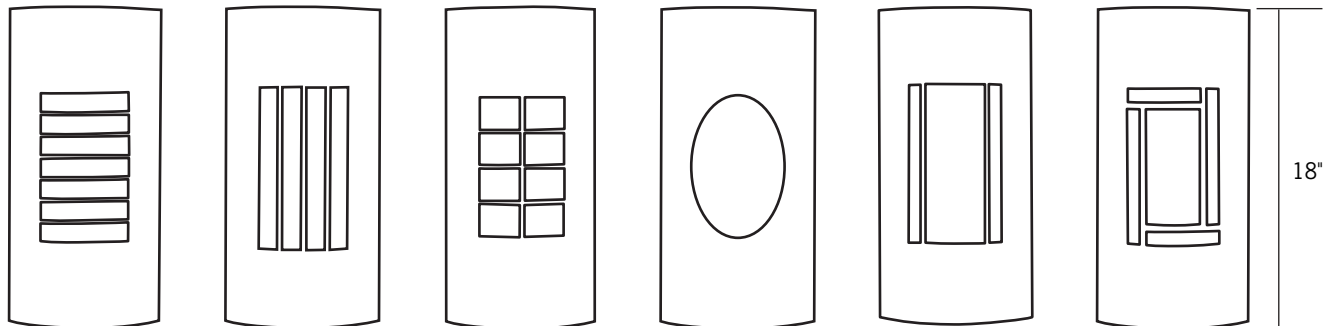

WS085L

Quadris 16W LED Tall Decorative Metal Wet Location Wall Sconce

Specifications/Features

Fixture

LED Wall Sconce blends the perfect size and illumination for hallways, reception areas or individual rooms and offices. Metal faceplate over an acrylic diffuser provides a soft, luminous glow while illuminating the surrounding wall. Ideal for low glare applications. Select from six different faceplate designs in Antique Bronze, Black, Silver or White
 ADA compliant for use throughout your building space
 Sconce measures 9-3/8"W x 18"H x 3-7/8"D
 Plastic housing fitted with rubber seal for indoor and outdoor use
 Custom faceplate designs available; consult factory

Labels/Usage

cCSAus Certified to UL standards
 Suitable for wet locations.

1 - Horizontal

2 - Vertical

3 - Squares

4 - Oval

5 - Trio

6 - Mosaic