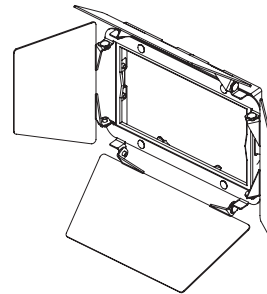

DATE

PROJECT

TYPE

CTL18 SERIES | Stealth Wall Lighter Accessories

Accessory Holder

5-1/4-Inch W x 3-1/2-Inch H x 3/8-Inch D
Accepts up to two (2) LF48 Lenses or FA-52 Louvers.

Accessory	Finish
FA-18 - Accessory Holder	B - Black P - White

Snoot

5-1/4-Inch W x 3-1/2-Inch H x 1-1/8-Inch D
Snoot extends 3/4" from face of fixture. Will accept up to two (2) LF48 lenses or FA-52 louvers. For White (-P) and Silver (-S) finishes, the inside surface is black

Accessory	Finish
FA-48 - Snoot	B - Black P - White S - Silver

Visor

5-1/4-Inch W x 3-1/2-Inch H x 3/8-Inch D
Visor extends 3/4" from face of fixture. Will accept up to two (2) LF48 lenses or FA-52 louvers. For White (-P) and Silver (-S) finishes, the inside surface is black.

Accessory	Finish
FA-51 - Visor	B - Black P - White S - Silver

Barn Doors

5-1/4-Inch W x 3-1/2-Inch H
Barn doors extend 3-inches max. from face of fixture. Will accept up to two (2) LF48 lenses or FA-52 louvers.
Width: 4-1/2" to 10-3/4"
Height: 3-1/2" to 9"