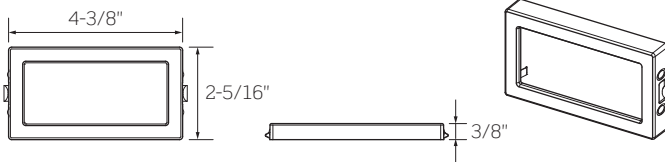

DATE

PROJECT

TYPE

CTL19 SERIES | Mini Stealth Wall Lighter Accessories

Accessory Holder

Will accept up to two (2) LF59 Lenses or two (2) FA-62 Louvers.

FA-59 - Accessory Holder

Finish
B - Black
P - White
S - Silver

Width: 4-1/2" to 10-3/4"
Height: 3-1/2" to 9"

Barn Doors

Barn Doors extend 3-inches max. from face of luminaire. Will accept up to two (2) LF59 Lenses or FA-62 Louvers.

BD19 - Barn Doors

Finish
B - Black
P - White
S - Silver

Visor

Visor extends 1-9/16-inches from face of luminaire. Will accept up to two (2) LF59 Lenses or FA-62 Louvers. For White (-P) and Silver (-S) finishes, the inside surface is black.

FA-61 - Visor

Finish
B - Black
P - White
S - Silver