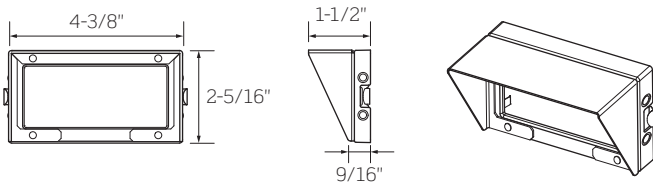

DATE

PROJECT

TYPE

CTL19 SERIES | Mini Stealth Wall Lighter Accessories

Accessory Holder

Will accept up to two (2) LF59 Lenses or two (2) FA-62 Louvers.

FA-59 - Accessory Holder

Finish
B - Black
P - White
S - Silver

Width: 4-1/2" to 10-3/4"
Height: 3-1/2" to 9"

Barn Doors

Barn Doors extend 3-inches max. from face of luminaire. Will accept up to two (2) LF59 Lenses or FA-62 Louvers.

BD19 - Barn Doors

Finish
B - Black
P - White
S - Silver