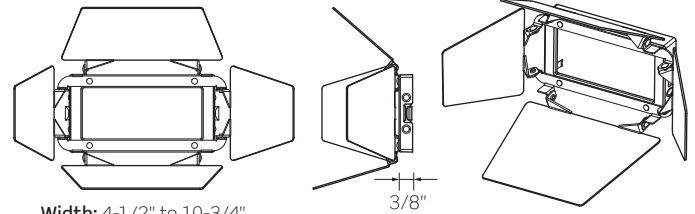

DATE

PROJECT

TYPE

CTL19 SERIES | Mini Stealth Wall Lighter Accessories

Accessory Holder

Will accept up to two (2) LF59 Lenses or two (2) FA-62 Louvers.

FA-59 - Accessory Holder

Finish
B - Black
P - White
S - Silver

Width: 4-1/2" to 10-3/4"
Height: 3-1/2" to 9"

Barn Doors

Barn Doors extend 3-inches max. from face of luminaire. Will accept up to two (2) LF59 Lenses or FA-62 Louvers.

BD19 - Barn Doors

Finish
B - Black
P - White
S - Silver

Visor

Visor extends 1-9/16-inches from face of luminaire. Will accept up to two (2) LF59 Lenses or FA-62 Louvers. For White (-P) and Silver (-S) finishes, the inside surface is black.

FA-61 - Visor

Finish
B - Black
P - White
S - Silver