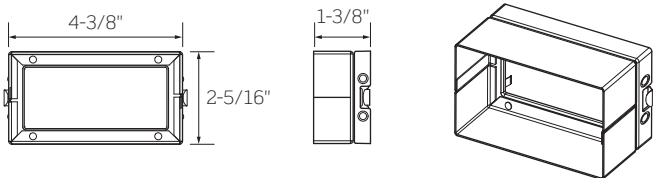

Width: 4-1/2" to 10-3/4"
Height: 3-1/2" to 9"

Barn Doors

Barn Doors extend 3-inches max. from face of luminaire. Will accept up to two (2) LF59 Lenses or FA-62 Louvers.

BD19 - Barn Doors

Finish
B - Black
P - White
S - Silver

Visor

Visor extends 1-9/16-inches from face of luminaire. Will accept up to two (2) LF59 Lenses or FA-62 Louvers. For White (-P) and Silver (-S) finishes, the inside surface is black.

FA-61 - Visor

Finish
B - Black
P - White
S - Silver

Honeycomb Louver

3-15/16" L x 2" H x 1/8" D

For glare control and lamp shielding. Black finish.

FA-62 - Honeycomb Louver

Snoot

Snoot extends 1-inch from face of luminaire. Will accept up to two (2) LF59 Lenses or FA-62 Louvers. For White (-P) and Silver (-S) finishes, the inside surface is black.