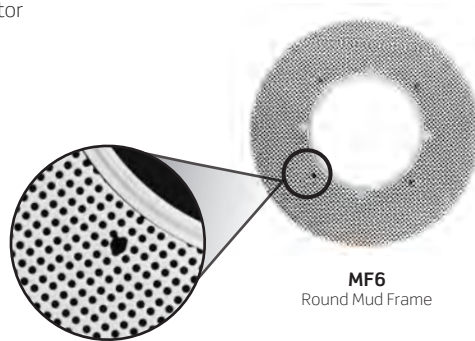

5-7/8-Inch ID, 6-1/4-Inch OD, 4-1/4-Inch H

Specification Grade Specular Reflector. For use with 1/2- to 1-inch ceiling thicknesses only. For Wet Location approved trim, add “-C” for Clear Lens or “-SL” for Sandblast Lens after finish code. **Trim cannot be used on Remodel Housings (R6RM) or with Slope Ceiling Adapters (RSA6L).**

**CN6323-CLR**  
Clear Reflector

**CN6323 Series**

Trimless Lensed Wall Wash Reflector Trim  
5-5/8-Inch ID; 6-1/4-Inch OD

For use with 1/2- to 1-inch ceiling thicknesses only. **Cannot be used on Remodel Housings (R6RM) or with Slope Ceiling Adapters (RSA6L).**

- CN6323-CLR** - Clear Reflector
- CN6323-PL** - Platinum Reflector
- CN6323-WHT** - White Reflector

- CN6322N-CLR** - 32° Narrow Beam Clear Specular Reflector
- CN6322M-CLR** - 65° Medium Beam Clear Specular Reflector
- CN6322W-CLR** - 74° Wide Beam Clear Specular Reflector
- CN6322-PL** - 59° Platinum Reflector
- CN6322-WHT** - 72° White Reflector