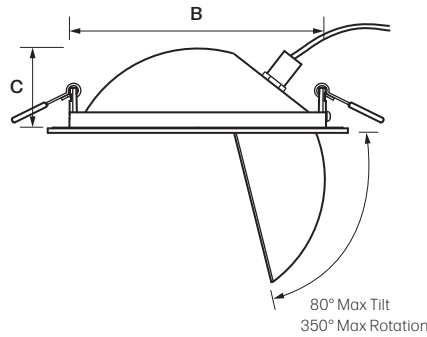

Closed Cell
Gasket included

Does not require an
existing Housing or
Junction Box

Fully adjustable:
up to 80° of tilt and
350° of rotation

Polycarbonate Diffusion Lens

- 4- and 6- Inch Diameters
- 800 and 1100 Lumens