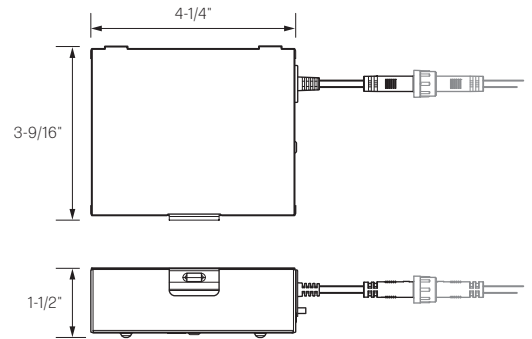

wayFLEX

Adjustable Slim Downlights

A Direct Mount, Fully Adjustable, Downlighting Solution

Requires only a 2-inch Plenum

120V Phase Dimming
down to 10%

Five Color
selectable CCT
with 90+ CRI

IC-Rated Die-cast
Aluminum Housing

Closed Cell
Gasket included

Does not require an
existing Housing or
Junction Box

Fully adjustable:
up to 80° of tilt and
350° of rotation

Polycarbonate Diffusion Lens

- 4- and 6- Inch Diameters
- 800 and 1100 Lumens