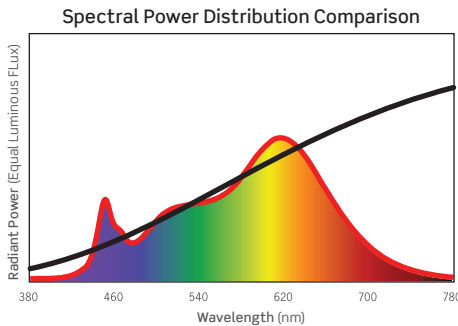

HUE BIN	1	2	3	4	5	6	7	8	9	10	11	12	13	14	15	16
HUE SHIFT	1%	2%	3%	0%	1%	0%	0%	0%	2%	2%	3%	-3%	-8%	-10%	-6%	-10%
R_f VALUE	92	94	94	98	95	96	95	96	96	95	94	90	90	87	89	87

R_f	94
R_g	101
CCT(K)	3086K
D_{uv}	-0.0040
u^l	0.25
v^l	0.5152