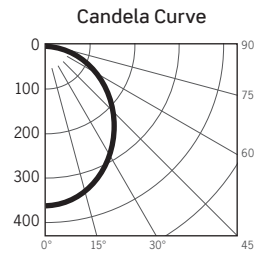

WFAR SERIES | WayFlex Round Adjustable Slim Downlights

PHOTOMETRICS

WFAR4-SW5C12D-MW: 4-Inch Round Matte White Adjustable

LM-63 Test No. G23110901; LM-79 Test No. S23082507

Fixture Delivered Lumens: 900.8
 Total Watts@120V: 12.2
 Lumens Per Watt: 74.4
 Center Beam Candle Power: 358
 Beam Distribution: 101°
 Spacing Criterion: 1.29
 Color Rendering Index (CRI)¹: 94.2
 Color Temperature (CCT)²: 3030K
 Designed for 50,000 Hour Lamp Life³

DISTANCE (FT.)	FOOTCANDLES (FC)	BEAM DIA. (FT.)
6 FT	9.9	14.7
8 FT	5.6	19.6
10 FT	3.6	24.5
12 FT	2.5	29.3
14 FT	1.8	34.2
16 FT	1.4	39.1

NOM. CCT	LUMENS	POWER (W)	Lm/W
2700K	901	12.1	74.4
3000K	901	12.2	74.4
3500K	989	12.0	82.4
4000K	997	12.1	82.4
5000K	956	12.1	79.0

WFAR6-SW5C12D-MW: 6-Inch Round Matte White Adjustable

LM-63 Test No. G23110803; LM-79 Test No. S23082507

Fixture Delivered Lumens: 1177.3
 Total Watts@120V: 14.2
 Lumens Per Watt: 82.9
 Center Beam Candle Power: 450
 Beam Distribution: 102°
 Spacing Criterion: 1.31
 Color Rendering Index (CRI)¹: 94.2
 Color Temperature (CCT)²: 3030K
 Designed for 50,000 Hour Lamp Life³

DISTANCE (FT.)	FOOTCANDLES (FC)	BEAM DIA. (FT.)
6 FT	12.5	14.9
8 FT	7.0	19.9
10 FT	4.5	24.8
12 FT	3.1	29.8
14 FT	2.3	34.8
16 FT	1.8	39.7

NOM. CCT	LUMENS	POWER (W)	Lm/W
2700K	1143	14.0	81.6
3000K	1177	14.2	82.9
3500K	1222	14.0	87.3
4000K	1237	14.1	87.8
5000K	1218	14.1	86.4