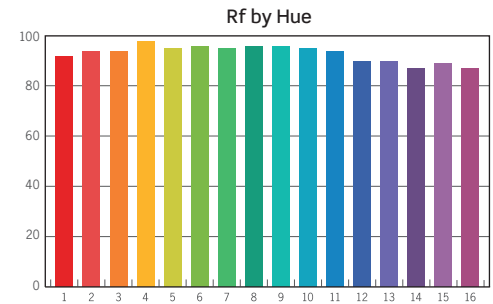

WFAR6-SW5C12D-MW: 6-Inch Round Matte White Adjustable

LM-63 Test No. G23110803; LM-79 Test No. S23082507

Fixture Delivered Lumens: 1177.3
 Total Watts@120V: 14.2
 Lumens Per Watt: 82.9
 Center Beam Candle Power: 450
 Beam Distribution: 102°
 Spacing Criterion: 1.31
 Color Rendering Index (CRI)¹: 94.2
 Color Temperature (CCT)²: 3030K
 Designed for 50,000 Hour Lamp Life³

DISTANCE (FT.)	FOOTCANDLES (FC)	BEAM DIA. (FT.)
6 FT	12.5	14.9
8 FT	7.0	19.9
10 FT	4.5	24.8
12 FT	3.1	29.8
14 FT	2.3	34.8
16 FT	1.8	39.7

NOM. CCT	LUMENS	POWER (W)	Lm/W
2700K	1143	14.0	81.6
3000K	1177	14.2	82.9
3500K	1222	14.0	87.3
4000K	1237	14.1	87.8
5000K	1218	14.1	86.4

Colors are for visual orientation purposes only

HUE BIN	1	2	3	4	5	6	7	8	9	10	11	12	13	14	15	16
HUE SHIFT	1%	2%	3%	0%	1%	0%	0%	0%	2%	2%	3%	-3%	-8%	-10%	-6%	-10%
R _f VALUE	92	94	94	98	95	96	95	96	96	95	94	90	90	87	89	87