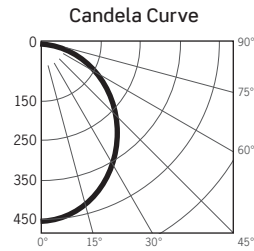

WFAR SERIES | WayFlex Round Adjustable Slim Downlights

PHOTOMETRICS

WFAR4-SW5C12D-MW: 4-Inch Round Matte White Adjustable

LM-63 Test No. G23110901; LM-79 Test No. S23082507

Fixture Delivered Lumens: 900.8
 Total Watts@120V: 12.2
 Lumens Per Watt: 74.4
 Center Beam Candle Power: 358
 Beam Distribution: 101°
 Spacing Criterion: 1.29
 Color Rendering Index (CRI)¹: 94.2
 Color Temperature (CCT)²: 3030K
 Designed for 50,000 Hour Lamp Life³

DISTANCE (FT.)	FOOTCANDLES (FC)	BEAM DIA. (FT.)
6 FT	9.9	14.7
8 FT	5.6	19.6
10 FT	3.6	24.5
12 FT	2.5	29.3
14 FT	1.8	34.2
16 FT	1.4	39.1

NOM. CCT	LUMENS	POWER (W)	Lm/W
2700K	901	12.1	74.4
3000K	901	12.2	74.4
3500K	989	12.0	82.4
4000K	997	12.1	82.4
5000K	956	12.1	79.0

WFAR6-SW5C12D-MW: 6-Inch Round Matte White Adjustable

LM-63 Test No. G23110803; LM-79 Test No. S23082507

Fixture Delivered Lumens: 1177.3
 Total Watts@120V: 14.2
 Lumens Per Watt: 82.9
 Center Beam Candle Power: 450
 Beam Distribution: 102°
 Spacing Criterion: 1.31
 Color Rendering Index (CRI)¹: 94.2
 Color Temperature (CCT)²: 3030K
 Designed for 50,000 Hour Lamp Life³

DISTANCE (FT.)	FOOTCANDLES (FC)	BEAM DIA. (FT.)
6 FT	12.5	14.9
8 FT	7.0	19.9
10 FT	4.5	24.8
12 FT	3.1	29.8
14 FT	2.3	34.8
16 FT	1.8	39.7

NOM. CCT	LUMENS	POWER (W)	Lm/W
2700K	1143	14.0	81.6
3000K	1177	14.2	82.9
3500K	1222	14.0	87.3
4000K	1237	14.1	87.8
5000K	1218	14.1	86.4