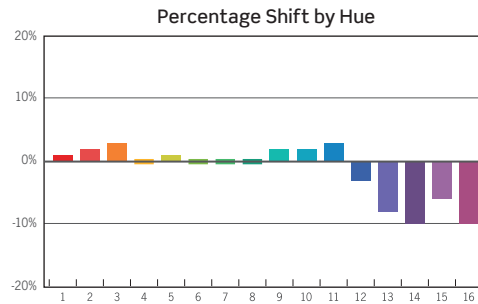

HUE BIN	1	2	3	4	5	6	7	8	9	10	11	12	13	14	15	16
HUE SHIFT	1%	2%	3%	0%	1%	0%	0%	0%	2%	2%	3%	-3%	-8%	-10%	-6%	-10%
R_f VALUE	92	94	94	98	95	96	95	96	96	95	94	90	90	87	89	87

R_f	94
R_g	101
CCT(K)	3086K
D_{uv}	-0.0040
u^l	0.25
v^l	0.5152