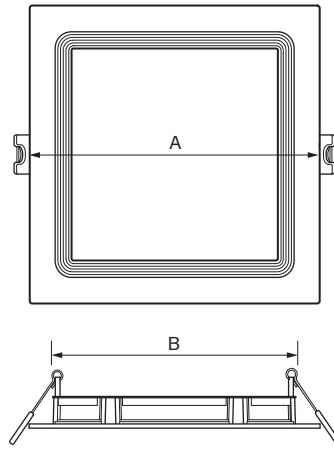

selectable CCT

120V Phase Dimming
down to 10%

Edge-Lit optical system creates soft, uniformly lit surface

Round Downlights

- 4-, 6- and 8-Inch Diameters
- 900, 1200, and 1400 Lumens

Square Downlights

- 4- and 6-Inch Squares
- 850 and 1100 Lumens

ROUND	A	B
WFBR4	5-1/16"	4-1/8"
WFBR6	7-3/16"	6-1/8"
WFBR8	9"	8-1/8"

SQUARE	A	B
WFBS4	5-1/16"	4-1/8"
WFBS6	7-1/4"	6-1/8"

ORDERING INFORMATION

Example Order: - -

Round Housings

WFBR4 - 4-In.: 11W/900Lm
WFBR6 - 6-In.: 14W/1200Lm
WFBR8 - 8-In.: 18W/1400Lm