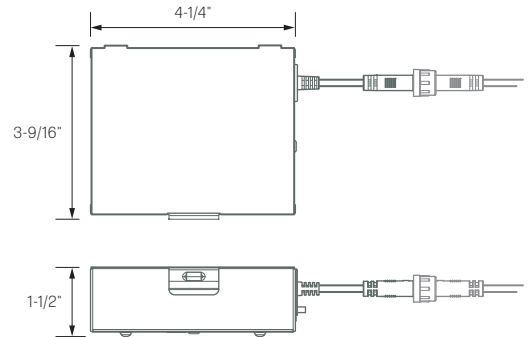

selectable CCT

120V Phase Dimming
down to 10%

Edge-Lit optical system creates soft, uniformly lit surface

Round Downlights

- 4-, 6- and 8-Inch Diameters
- 900, 1200, and 1400 Lumens

Square Downlights

- 4- and 6-Inch Squares
- 850 and 1100 Lumens

ROUND	A	B
WFBR4	5-1/16"	4-1/8"
WFBR6	7-3/16"	6-1/8"
WFBR8	9"	8-1/8"

SQUARE	A	B
WFBS4	5-1/16"	4-1/8"
WFBS6	7-1/4"	6-1/8"

ORDERING INFORMATION

Example Order: - -

Round Housings

WFBR4 - 4-In.: 11W/900Lm
WFBR6 - 6-In.: 14W/1200Lm
WFBR8 - 8-In.: 18W/1400Lm