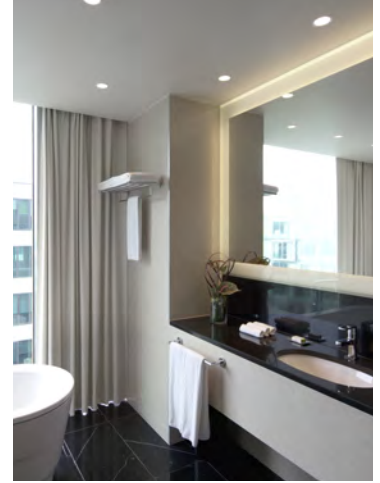

wayFLEX

Baffle Slim Downlights

Direct mount, slim profile downlight for installation flexibility and enhanced visual comfort

wayFLEX

Baffle Slim Downlights

- Designed for a wide range of applications: Residential, Multi-Family, Hospitality, and Light Commercial spaces
- Can be used in Retrofit, Remodel or New Construction applications
- Five Color selectable CCT with 90+ CRI
- Die-cast regressed baffle trim provides enhanced visual comfort
- Slim design requires only a 2-inch plenum and eliminates the need for a recessed housing