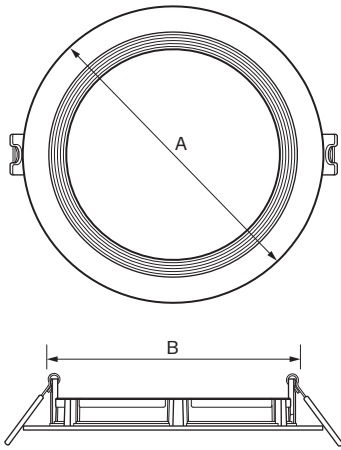

wayFLEX

Baffle Slim Downlights

Direct mount, slim profile downlight for installation flexibility and enhanced visual comfort

wayFLEX

Baffle Slim Downlights

- Designed for a wide range of applications: Residential, Multi-Family, Hospitality, and Light Commercial spaces
- Can be used in Retrofit, Remodel or New Construction applications
- Five Color selectable CCT with 90+ CRI
- Die-cast regressed baffle trim provides enhanced visual comfort
- Slim design requires only a 2-inch plenum and eliminates the need for a recessed housing

selectable CCT

120V Phase Dimming
down to 10%

Edge-Lit optical system creates soft, uniformly lit surface

Round Downlights

- 4-, 6- and 8-Inch Diameters
- 900, 1200, and 1400 Lumens

Square Downlights

- 4- and 6-Inch Squares
- 850 and 1100 Lumens

ROUND	A	B
WFBR4	5-1/16"	4-1/8"
WFBR6	7-3/16"	6-1/8"
WFBR8	9"	8-1/8"

SQUARE	A	B
WFBS4	5-1/16"	4-1/8"
WFBS6	7-1/4"	6-1/8"

ORDERING INFORMATION

Example Order: - -

Round Housings

WFBR4 - 4-In.: 11W/900Lm
WFBR6 - 6-In.: 14W/1200Lm
WFBR8 - 8-In.: 18W/1400Lm