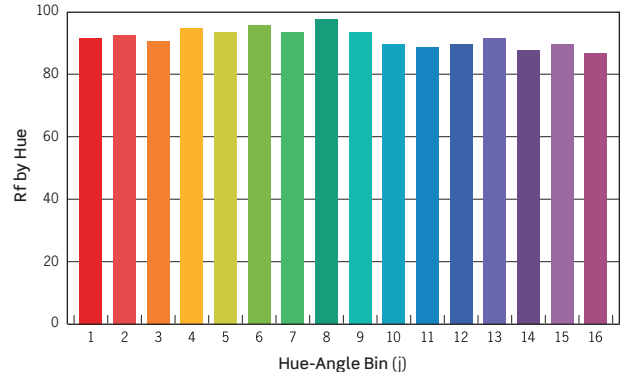

WFBR SERIES | WayFlex Round Baffle Slim Downlights

PHOTOMETRICS

TM-30 DATA: WFBR6-SW5C12D1-MW 6-Inch Round Matte White Baffle

ANSI/IES TM-30-18 Color Rendition Report Test No. S23011805

R_f	92
R_g	100
CCT(K)	3045K
D_{uv}	-0.0029
u'	0.2501
v'	0.5164

HUE BIN	1	2	3	4	5	6	7	8	9	10	11	12	13	14	15	16
HUE SHIFT	1%	3%	4%	1%	1%	0%	-1%	0%	4%	6%	8%	0%	-5%	-9%	-6%	-10%
R_f VALUE	92	93	91	95	94	96	94	98	94	90	89	90	92	88	90	87

Colors are for visual orientation purposes only