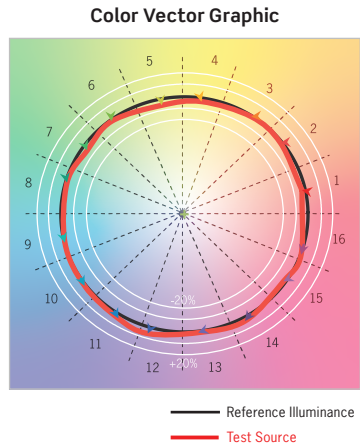

WFBR SERIES | WayFlex Round Baffle Slim Downlights

PHOTOMETRICS

TM-30 DATA: WFBR6-SW5C12D1-MW 6-Inch Round Matte White Baffle

ANSI/IES TM-30-18 Color Rendition Report Test No. S23011805

R_f	92
R_g	100
CCT(K)	3045K
D_{uv}	-0.0029
u'	0.2501
v'	0.5164

HUE BIN	1	2	3	4	5	6	7	8	9	10	11	12	13	14	15	16
HUE SHIFT	1%	3%	4%	1%	1%	0%	-1%	0%	4%	6%	8%	0%	-5%	-9%	-6%	-10%
R_f VALUE	92	93	91	95	94	96	94	98	94	90	89	90	92	88	90	87

Colors are for visual orientation purposes only