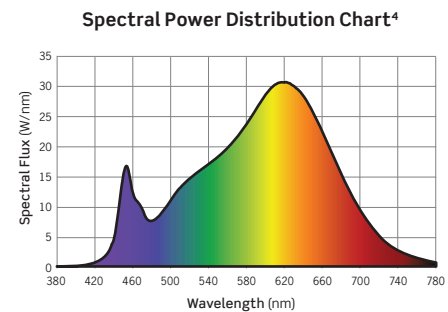

1. Accuracy of Rendering Colors 2. Color Appearance of Light Source 3. Dependent on Surrounding Temperatures 4. Colors Present within the Light Source

PHOTOMETRIC DATA

WFBR4			
NOM. CCT	LUMENS	POWER (W)	Lm/W
2700K	827	11.2	73.9
3000K	867	11.4	76.1
3500K	908	11.2	81.1
4000K	926	11.3	82.0
5000K	901	11.2	80.4

WFBR6			
NOM. CCT	LUMENS	POWER (W)	Lm/W
2700K	1076	14.2	75.8
3000K	1139	14.4	79.1
3500K	1201	14.2	84.6
4000K	1222	14.3	85.5
5000K	1179	14.3	82.5

WFBR8			
NOM. CCT	LUMENS	POWER (W)	Lm/W
2700K	1355	17.5	77.4
3000K	1408	17.6	80.0
3500K	1484	17.6	84.3
4000K	1514	17.6	86.0
5000K	1473	17.6	83.7