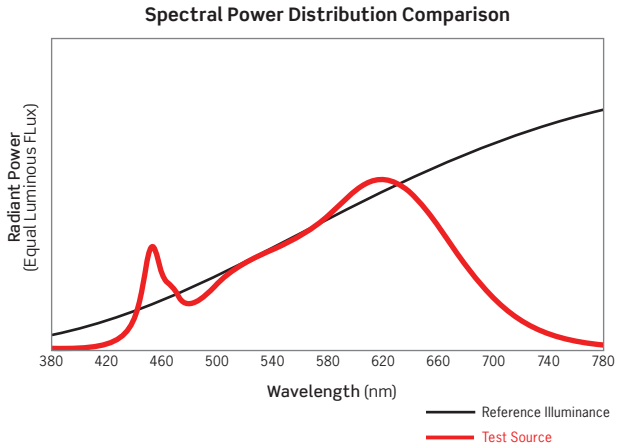

WFBR SERIES | WayFlex Round Baffle Slim Downlights

PHOTOMETRICS

TM-30 DATA: WFBR6-SW5C12D1-MW 6-Inch Round Matte White Baffle

ANSI/IES TM-30-18 Color Rendition Report Test No. S23011805

R_f	92
R_g	100
CCT(K)	3045K
D_{uv}	-0.0029
u'	0.2501
v'	0.5164

HUE BIN	1	2	3	4	5	6	7	8	9	10	11	12	13	14	15	16
HUE SHIFT	1%	3%	4%	1%	1%	0%	-1%	0%	4%	6%	8%	0%	-5%	-9%	-6%	-10%
R_f VALUE	92	93	91	95	94	96	94	98	94	90	89	90	92	88	90	87

Colors are for visual orientation purposes only