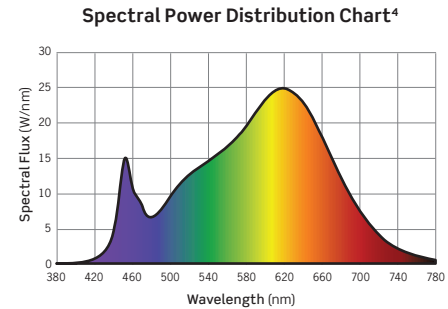

WFBR8-SW5C12D-MW: 8-Inch Round Matte White Baffle

Fixture Delivered Lumens: 1407.6
Total Watts@120V: 17.6
Lumens Per Watt: 80.0
Center Beam Candle Power: 499
Beam Distribution: 114°
Spacing Criterion: 1.37
Color Rendering Index (CRI)¹: 93.5
Color Temperature (CCT)²: 2931K
Designed for 50,000 Hour Lamp Life³
LM-63 Test No. G23012009
LM-79 Test No. S23012009

Intensity Distribution		
DISTANCE (FT.)	FOOTCANDLES (FC)	BEAM DIAMETER (FT.)
6 FT	13.9	18.5
8 FT	7.8	24.6
10 FT	5.0	30.8
12 FT	3.5	36.9
14 FT	2.5	43.1
16 FT	2.0	49.2