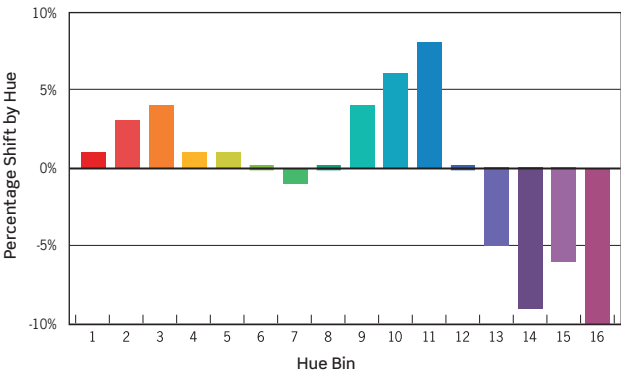

WFBR SERIES | WayFlex Round Baffle Slim Downlights

PHOTOMETRICS

TM-30 DATA: WFBR6-SW5C12D1-MW 6-Inch Round Matte White Baffle

ANSI/IES TM-30-18 Color Rendition Report Test No. S23011805

R_f	92
R_g	100
CCT(K)	3045K
D_{uv}	-0.0029
u'	0.2501
v'	0.5164

HUE BIN	1	2	3	4	5	6	7	8	9	10	11	12	13	14	15	16
HUE SHIFT	1%	3%	4%	1%	1%	0%	-1%	0%	4%	6%	8%	0%	-5%	-9%	-6%	-10%
R_f VALUE	92	93	91	95	94	96	94	98	94	90	89	90	92	88	90	87

Colors are for visual orientation purposes only