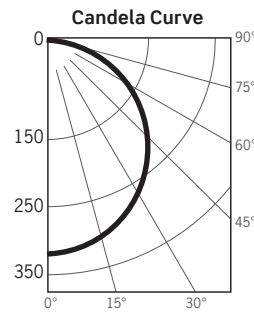

## PHOTOMETRICS

### WFBR4-SW5C12D-MW: 4-Inch Round Matte White Baffle

Fixture Delivered Lumens: 867.5  
 Total Watts@120V: 11.4  
 Lumens Per Watt: 76.1  
 Center Beam Candle Power: 318  
 Beam Distribution: 111°  
 Spacing Criterion: 1.37  
 Color Rendering Index (CRI)<sup>1</sup>: 93.8  
 Color Temperature (CCT)<sup>2</sup>: 3050K  
 Designed for 50,000 Hour Lamp Life<sup>3</sup>  
 LM-63 Test No. G23012004  
 LM-79 Test No. S23012004

### WFBR6-SW5C12D-MW: 6-Inch Round Matte White Baffle

Fixture Delivered Lumens: 1139.1  
 Total Watts@120V: 14.4  
 Lumens Per Watt: 79.1  
 Center Beam Candle Power: 409  
 Beam Distribution: 111°  
 Spacing Criterion: 1.37  
 Color Rendering Index (CRI)<sup>1</sup>: 94.1  
 Color Temperature (CCT)<sup>2</sup>: 3045K  
 Designed for 50,000 Hour Lamp Life<sup>3</sup>  
 LM-63 Test No. G23011902  
 LM-79 Test No. S23011805

Intensity Distribution		
DISTANCE (FT.)	FOOTCANDLES (FC)	BEAM DIAMETER (FT.)
6 FT	13.9	18.5
8 FT	7.8	24.6
10 FT	5.0	30.8
12 FT	3.5	36.9
14 FT	2.5	43.1
16 FT	2.0	49.2

1. Accuracy of Rendering Colors 2. Color Appearance of Light Source 3. Dependent on Surrounding Temperatures 4. Colors Present within the Light Source