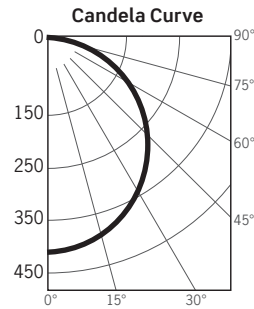

WFBR8-SW5C12D-MW: 8-Inch Round Matte White Baffle

Fixture Delivered Lumens: 1407.6
Total Watts@120V: 17.6
Lumens Per Watt: 80.0
Center Beam Candle Power: 499
Beam Distribution: 114°
Spacing Criterion: 1.37
Color Rendering Index (CRI)¹: 93.5
Color Temperature (CCT)²: 2931K
Designed for 50,000 Hour Lamp Life³
LM-63 Test No. G23012009
LM-79 Test No. S23012009

Intensity Distribution		
DISTANCE (FT.)	FOOTCANDLES (FC)	BEAM DIAMETER (FT.)
6 FT	13.9	18.5
8 FT	7.8	24.6
10 FT	5.0	30.8
12 FT	3.5	36.9
14 FT	2.5	43.1
16 FT	2.0	49.2