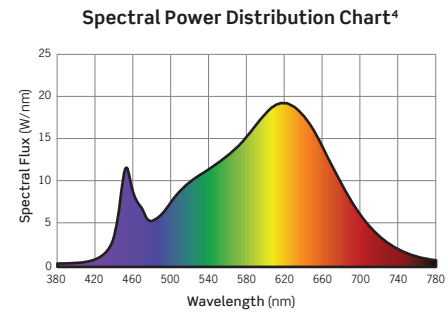

## PHOTOMETRICS

### WFBR4-SW5C12D-MW: 4-Inch Round Matte White Baffle

Fixture Delivered Lumens: 867.5  
 Total Watts@120V: 11.4  
 Lumens Per Watt: 76.1  
 Center Beam Candle Power: 318  
 Beam Distribution: 111°  
 Spacing Criterion: 1.37  
 Color Rendering Index (CRI)<sup>1</sup>: 93.8  
 Color Temperature (CCT)<sup>2</sup>: 3050K  
 Designed for 50,000 Hour Lamp Life<sup>3</sup>  
 LM-63 Test No. G23012004  
 LM-79 Test No. S23012004

### WFBR6-SW5C12D-MW: 6-Inch Round Matte White Baffle

Fixture Delivered Lumens: 1139.1  
 Total Watts@120V: 14.4  
 Lumens Per Watt: 79.1  
 Center Beam Candle Power: 409  
 Beam Distribution: 111°  
 Spacing Criterion: 1.37  
 Color Rendering Index (CRI)<sup>1</sup>: 94.1  
 Color Temperature (CCT)<sup>2</sup>: 3045K  
 Designed for 50,000 Hour Lamp Life<sup>3</sup>  
 LM-63 Test No. G23011902  
 LM-79 Test No. S23011805