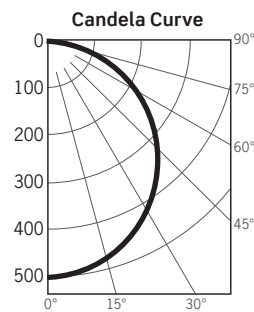

1. Accuracy of Rendering Colors 2. Color Appearance of Light Source 3. Dependent on Surrounding Temperatures 4. Colors Present within the Light Source

PHOTOMETRIC DATA

WFBR4			
NOM. CCT	LUMENS	POWER (W)	Lm/W
2700K	827	11.2	73.9
3000K	867	11.4	76.1
3500K	908	11.2	81.1
4000K	926	11.3	82.0
5000K	901	11.2	80.4

WFBR6			
NOM. CCT	LUMENS	POWER (W)	Lm/W
2700K	1076	14.2	75.8
3000K	1139	14.4	79.1
3500K	1201	14.2	84.6
4000K	1222	14.3	85.5
5000K	1179	14.3	82.5

WFBR8			
NOM. CCT	LUMENS	POWER (W)	Lm/W
2700K	1355	17.5	77.4
3000K	1408	17.6	80.0
3500K	1484	17.6	84.3
4000K	1514	17.6	86.0
5000K	1473	17.6	83.7