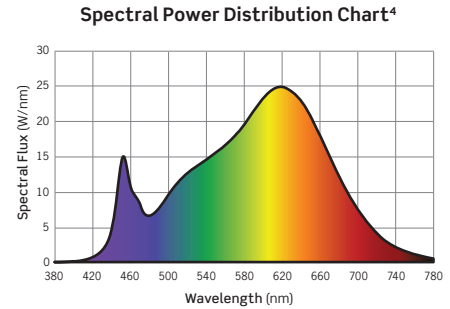

WFBS SERIES | WayFlex Square Baffle Slim Downlights

PHOTOMETRICS

WFBS4-SW5C12D-MW: 4-Inch Square Matte White Baffle

Fixture Delivered Lumens: 837.5
 Total Watts@120V: 11.4
 Lumens Per Watt: 73.5
 Center Beam Candle Power: 307
 Beam Distribution: 108°
 Spacing Criterion: 1.24
 Color Rendering Index (CRI)¹: 94
 Color Temperature (CCT)²: 3010K
 Designed for 50,000 Hour Lamp Life³
 LM-63 Test No. G23012304
 LM-79 Test No. S23012304

Intensity Distribution		
DISTANCE (FT.)	FOOTCANDLES (FC)	BEAM DIAMETER (FT.)
6 FT	8.5	16.6
8 FT	4.8	22.2
10 FT	3.1	27.7
12 FT	2.1	33.2
14 FT	1.6	38.8
16 FT	1.2	44.3

WFBS6-SW5C12D-MW: 6-Inch Square Matte White Baffle

Fixture Delivered Lumens: 1078
 Total Watts@120V: 14.2
 Lumens Per Watt: 75.9
 Center Beam Candle Power: 386
 Beam Distribution: 111°
 Spacing Criterion: 1.25
 Color Rendering Index (CRI)¹: 94.4
 Color Temperature (CCT)²: 2968K
 Designed for 50,000 Hour Lamp Life³
 LM-63 Test No. G23012309
 LM-79 Test No. S23012309

Intensity Distribution		
DISTANCE (FT.)	FOOTCANDLES (FC)	BEAM DIAMETER (FT.)
6 FT	10.7	17.3
8 FT	6.0	23.1
10 FT	3.9	28.9
12 FT	2.7	34.7
14 FT	2.0	40.4
16 FT	1.5	46.2

1. Accuracy of Rendering Colors 2. Color Appearance of Light Source 3. Dependent on Surrounding Temperatures 4. Colors Present within the Light Source