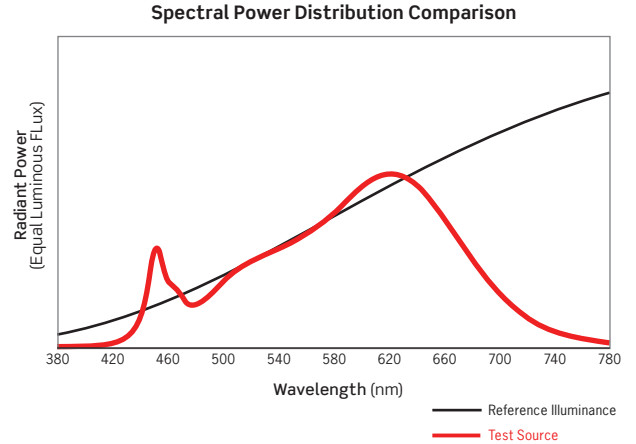

WFBS SERIES | WayFlex Square Baffle Slim Downlights

PHOTOMETRICS

TM-30 DATA: WFBS6-SW5C12D-MW 6-Inch Square Matte White Baffle

ANSI/IES TM-30-18 Color Rendition Report Test No. S23012309

R_f	93
R_g	100
CCT(K)	2968K
D_{uv}	-0.0024
u^i	0.2526
v^i	0.5186

HUE BIN	1	2	3	4	5	6	7	8	9	10	11	12	13	14	15	16
HUE SHIFT	0%	3%	4%	1%	2%	0%	-1%	0%	3%	6%	7%	0%	-6%	-9%	-3%	-11%
R_f VALUE	92	93	92	95	95	96	94	98	95	91	90	90	92	88	93	86

Colors are for visual orientation purposes only