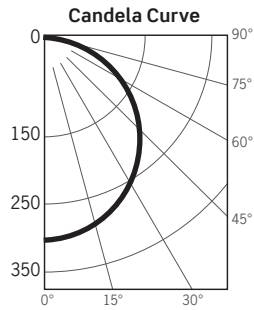

WFBS SERIES | WayFlex Square Baffle Slim Downlights

PHOTOMETRICS

WFBS4-SW5C12D-MW: 4-Inch Square Matte White Baffle

Fixture Delivered Lumens: 837.5
 Total Watts@120V: 11.4
 Lumens Per Watt: 73.5
 Center Beam Candle Power: 307
 Beam Distribution: 108°
 Spacing Criterion: 1.24
 Color Rendering Index (CRI)¹: 94
 Color Temperature (CCT)²: 3010K
 Designed for 50,000 Hour Lamp Life³
 LM-63 Test No. G23012304
 LM-79 Test No. S23012304

Intensity Distribution		
DISTANCE (FT.)	FOOTCANDLES (FC)	BEAM DIAMETER (FT.)
6 FT	8.5	16.6
8 FT	4.8	22.2
10 FT	3.1	27.7
12 FT	2.1	33.2
14 FT	1.6	38.8
16 FT	1.2	44.3

WFBS6-SW5C12D-MW: 6-Inch Square Matte White Baffle

Fixture Delivered Lumens: 1078
 Total Watts@120V: 14.2
 Lumens Per Watt: 75.9
 Center Beam Candle Power: 386
 Beam Distribution: 111°
 Spacing Criterion: 1.25
 Color Rendering Index (CRI)¹: 94.4
 Color Temperature (CCT)²: 2968K
 Designed for 50,000 Hour Lamp Life³
 LM-63 Test No. G23012309
 LM-79 Test No. S23012309

Intensity Distribution		
DISTANCE (FT.)	FOOTCANDLES (FC)	BEAM DIAMETER (FT.)
6 FT	10.7	17.3
8 FT	6.0	23.1
10 FT	3.9	28.9
12 FT	2.7	34.7
14 FT	2.0	40.4
16 FT	1.5	46.2

1. Accuracy of Rendering Colors 2. Color Appearance of Light Source 3. Dependent on Surrounding Temperatures 4. Colors Present within the Light Source