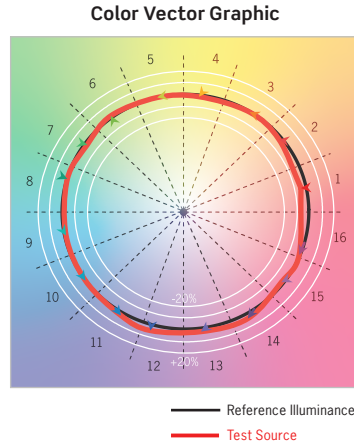

Fixture Delivered Lumens: 1078
 Total Watts@120V: 14.2
 Lumens Per Watt: 75.9
 Center Beam Candle Power: 386
 Beam Distribution: 111°
 Spacing Criterion: 1.25
 Color Rendering Index (CRI)¹: 94.4
 Color Temperature (CCT)²: 2968K
 Designed for 50,000 Hour Lamp Life³
 LM-63 Test No. G23012309
 LM-79 Test No. S23012309

Intensity Distribution		
DISTANCE (FT.)	FOOTCANDLES (FC)	BEAM DIAMETER (FT.)
6 FT	10.7	17.3
8 FT	6.0	23.1
10 FT	3.9	28.9
12 FT	2.7	34.7
14 FT	2.0	40.4
16 FT	1.5	46.2

1. Accuracy of Rendering Colors 2. Color Appearance of Light Source 3. Dependent on Surrounding Temperatures 4. Colors Present within the Light Source

PHOTOMETRIC DATA

WFBS4			
NOM. CCT	LUMENS	POWER (W)	Lm/W
2700K	804	11.2	71.8
3000K	838	11.4	73.5
3500K	871	11.2	77.7
4000K	883	11.3	78.1
5000K	857	11.2	76.5

WFBS6			
NOM. CCT	LUMENS	POWER (W)	Lm/W
2700K	1042	14.0	74.4
3000K	1078	14.2	75.9
3500K	1123	14.0	80.2
4000K	1145	14.0	81.2
5000K	1121	14.0	80.1

WFBS SERIES | WayFlex Square Baffle Slim Downlights

PHOTOMETRICS

TM-30 DATA: WFBS6-SW5C12D-MW 6-Inch Square Matte White Baffle

ANSI/IES TM-30-18 Color Rendition Report Test No. S23012309

R_f	93
R_g	100
CCT(K)	2968K
D_{uv}	-0.0024
u^i	0.2526
v^i	0.5186