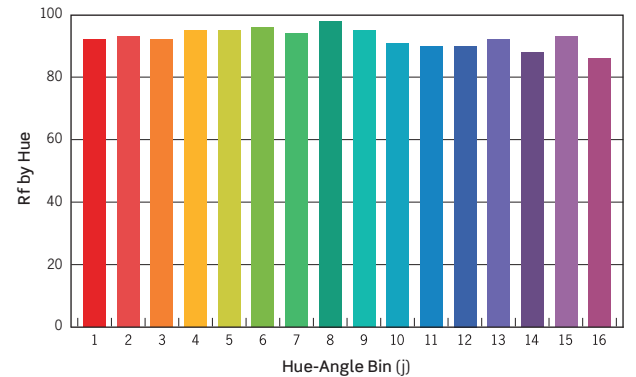

Fixture Delivered Lumens: 1078
 Total Watts@120V: 14.2
 Lumens Per Watt: 75.9
 Center Beam Candle Power: 386
 Beam Distribution: 111°
 Spacing Criterion: 1.25
 Color Rendering Index (CRI)¹: 94.4
 Color Temperature (CCT)²: 2968K
 Designed for 50,000 Hour Lamp Life³
 LM-63 Test No. G23012309
 LM-79 Test No. S23012309

Intensity Distribution		
DISTANCE (FT.)	FOOTCANDLES (FC)	BEAM DIAMETER (FT.)
6 FT	10.7	17.3
8 FT	6.0	23.1
10 FT	3.9	28.9
12 FT	2.7	34.7
14 FT	2.0	40.4
16 FT	1.5	46.2

1. Accuracy of Rendering Colors 2. Color Appearance of Light Source 3. Dependent on Surrounding Temperatures 4. Colors Present within the Light Source

PHOTOMETRIC DATA

WFBS4			
NOM. CCT	LUMENS	POWER (W)	Lm/W
2700K	804	11.2	71.8
3000K	838	11.4	73.5
3500K	871	11.2	77.7
4000K	883	11.3	78.1
5000K	857	11.2	76.5

WFBS6			
NOM. CCT	LUMENS	POWER (W)	Lm/W
2700K	1042	14.0	74.4
3000K	1078	14.2	75.9
3500K	1123	14.0	80.2
4000K	1145	14.0	81.2
5000K	1121	14.0	80.1

WFBS SERIES | WayFlex Square Baffle Slim Downlights

PHOTOMETRICS

TM-30 DATA: WFBS6-SW5C12D-MW 6-Inch Square Matte White Baffle

ANSI/IES TM-30-18 Color Rendition Report Test No. S23012309

R_f	93
R_g	100
CCT(K)	2968K
D_{uv}	-0.0024
u^i	0.2526
v^i	0.5186