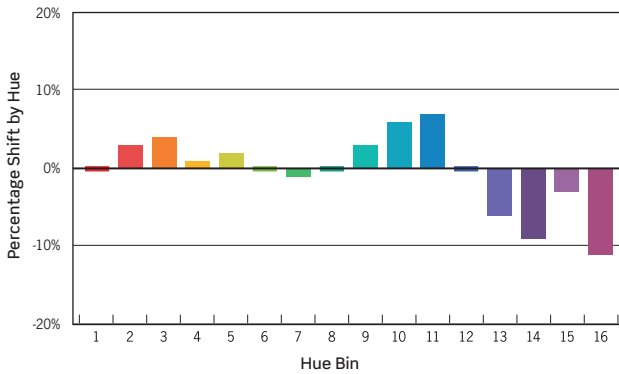

Intensity Distribution		
DISTANCE (FT.)	FOOTCANDLES (FC)	BEAM DIAMETER (FT.)
6 FT	10.7	17.3
8 FT	6.0	23.1
10 FT	3.9	28.9
12 FT	2.7	34.7
14 FT	2.0	40.4
16 FT	1.5	46.2

1. Accuracy of Rendering Colors 2. Color Appearance of Light Source 3. Dependent on Surrounding Temperatures 4. Colors Present within the Light Source

PHOTOMETRIC DATA

WFBS4			
NOM. CCT	LUMENS	POWER (W)	Lm/W
2700K	804	11.2	71.8
3000K	838	11.4	73.5
3500K	871	11.2	77.7
4000K	883	11.3	78.1
5000K	857	11.2	76.5

WFBS6			
NOM. CCT	LUMENS	POWER (W)	Lm/W
2700K	1042	14.0	74.4
3000K	1078	14.2	75.9
3500K	1123	14.0	80.2
4000K	1145	14.0	81.2
5000K	1121	14.0	80.1

WFBS SERIES | WayFlex Square Baffle Slim Downlights

PHOTOMETRICS

TM-30 DATA: WFBS6-SW5C12D-MW 6-Inch Square Matte White Baffle

ANSI/IES TM-30-18 Color Rendition Report Test No. S23012309

R_f	93
R_g	100
CCT(K)	2968K
D_{uv}	-0.0024
u^i	0.2526
v^i	0.5186