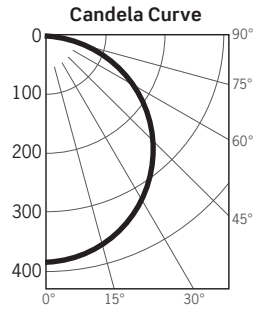

WFBS SERIES | WayFlex Square Baffle Slim Downlights

PHOTOMETRICS

WFBS4-SW5C12D-MW: 4-Inch Square Matte White Baffle

Fixture Delivered Lumens: 837.5
 Total Watts@120V: 11.4
 Lumens Per Watt: 73.5
 Center Beam Candle Power: 307
 Beam Distribution: 108°
 Spacing Criterion: 1.24
 Color Rendering Index (CRI)¹: 94
 Color Temperature (CCT)²: 3010K
 Designed for 50,000 Hour Lamp Life³
 LM-63 Test No. G23012304
 LM-79 Test No. S23012304

Intensity Distribution		
DISTANCE (FT.)	FOOTCANDLES (FC)	BEAM DIAMETER (FT.)
6 FT	8.5	16.6
8 FT	4.8	22.2
10 FT	3.1	27.7
12 FT	2.1	33.2
14 FT	1.6	38.8
16 FT	1.2	44.3

WFBS6-SW5C12D-MW: 6-Inch Square Matte White Baffle

Fixture Delivered Lumens: 1078
 Total Watts@120V: 14.2
 Lumens Per Watt: 75.9
 Center Beam Candle Power: 386
 Beam Distribution: 111°
 Spacing Criterion: 1.25
 Color Rendering Index (CRI)¹: 94.4
 Color Temperature (CCT)²: 2968K
 Designed for 50,000 Hour Lamp Life³
 LM-63 Test No. G23012309
 LM-79 Test No. S23012309

Intensity Distribution		
DISTANCE (FT.)	FOOTCANDLES (FC)	BEAM DIAMETER (FT.)
6 FT	10.7	17.3
8 FT	6.0	23.1
10 FT	3.9	28.9
12 FT	2.7	34.7
14 FT	2.0	40.4
16 FT	1.5	46.2

1. Accuracy of Rendering Colors 2. Color Appearance of Light Source 3. Dependent on Surrounding Temperatures 4. Colors Present within the Light Source