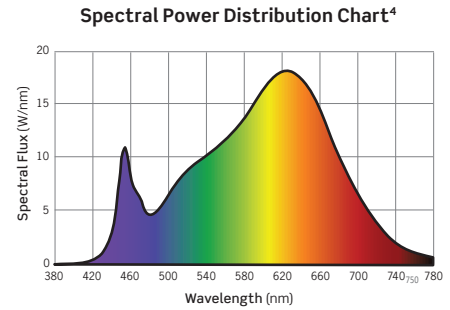

WFBS SERIES | WayFlex Square Baffle Slim Downlights

PHOTOMETRICS

WFBS4-SW5C12D-MW: 4-Inch Square Matte White Baffle

Fixture Delivered Lumens: 837.5
 Total Watts@120V: 11.4
 Lumens Per Watt: 73.5
 Center Beam Candle Power: 307
 Beam Distribution: 108°
 Spacing Criterion: 1.24
 Color Rendering Index (CRI)¹: 94
 Color Temperature (CCT)²: 3010K
 Designed for 50,000 Hour Lamp Life³
 LM-63 Test No. G23012304
 LM-79 Test No. S23012304

Intensity Distribution		
DISTANCE (FT.)	FOOTCANDLES (FC)	BEAM DIAMETER (FT.)
6 FT	8.5	16.6
8 FT	4.8	22.2
10 FT	3.1	27.7
12 FT	2.1	33.2
14 FT	1.6	38.8
16 FT	1.2	44.3

WFBS6-SW5C12D-MW: 6-Inch Square Matte White Baffle

Fixture Delivered Lumens: 1078
 Total Watts@120V: 14.2
 Lumens Per Watt: 75.9
 Center Beam Candle Power: 386
 Beam Distribution: 111°
 Spacing Criterion: 1.25
 Color Rendering Index (CRI)¹: 94.4
 Color Temperature (CCT)²: 2968K
 Designed for 50,000 Hour Lamp Life³
 LM-63 Test No. G23012309
 LM-79 Test No. S23012309

Intensity Distribution		
DISTANCE (FT.)	FOOTCANDLES (FC)	BEAM DIAMETER (FT.)
6 FT	10.7	17.3
8 FT	6.0	23.1
10 FT	3.9	28.9
12 FT	2.7	34.7
14 FT	2.0	40.4
16 FT	1.5	46.2

1. Accuracy of Rendering Colors 2. Color Appearance of Light Source 3. Dependent on Surrounding Temperatures 4. Colors Present within the Light Source