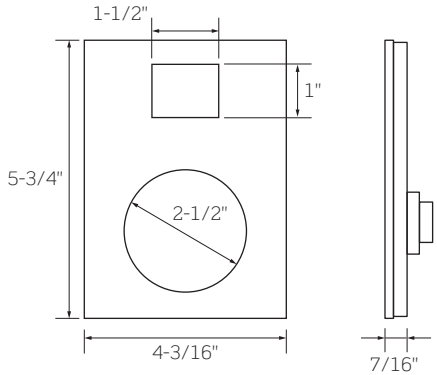

Specflex Architectural Strip Light

**DMX-DE3-4M** | RGB/RGBW Touch Panel DMX512/eDMX Wall Mount Controller

**Glass Touch Panel DMX Controller:  
Color control at your fingertips**

- Sleek DMX512 Wall Mounted Controller, mounts to single- or double-gang electrical box
- Touch Control Interface to control color, color mixing, brightness, and speed of any Specflex Strip Light
- Connects with DMX Decoder (TLPINT) to control Specflex Strip Lights
- Multi-room Control with 10 Zones, 500 Scenes, 1024 DMX Addresses (2 Universes), Remote Device Management (RDM)
- Network communication to control lighting remotely
- Windows/Mac Software to set dynamic colors/effects
- iOS/Android Remote and programming apps
- Indoor use only, not listed for Wet Locations

DMX-DE3	
CONNECTION TYPES	Ethernet   USB Type-C   microSD Card (32G Max)
MEMORY CAPACITY	microSD Card (32G Max)
PROGRAMMABILITY	PC   Mac   Tablet   Smartphone
INPUT VOLTAGE	5 – 15V DC, 7V Power Adapter Included
INPUT SIGNAL	Touch Interface   Dry Contact   RS-232 (Recommended Standard 232)   UDP/TCP (User Datagram Protocol/Transmission Control Protocol)
OUTPUT SIGNAL	DMX512/Remote Device Management (RDM), x2
DMX ADDRESSES	1024 (Two [2] Universes)
ZONES	10
PORT TRIGGERS	8
WORKING TEMPERATURE	-20° to 55°C (-7° to 131°F)
WEIGHT	0.6 Lb (250g)
LISTINGS	cETLus Listed RoHS Compliant For Dry Locations only
WARRANTY	Two (2) year replacement after date of sale