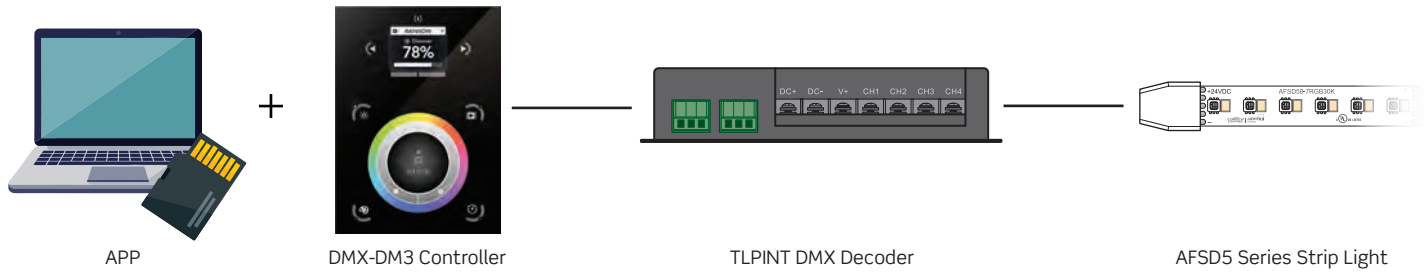

Specflex Architectural Strip Light

DMX-DE3-4M | RGB/RGBW Touch Panel DMX512/eDMX Wall Mount Controller

SYSTEM LAYOUT EXAMPLES

WIRELESS + WIRED CONTROL (WITH RELIABLE AND STABLE SIGNALS)