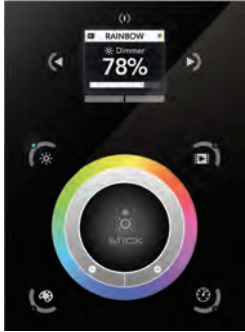

Specflex Architectural Strip Light

**DMX-DE3-4M** | RGB/RGBW Touch Panel DMX512/eDMX Wall Mount Controller

**Glass Touch Panel DMX Controller:  
Color control at your fingertips**

- Sleek DMX512 Wall Mounted Controller, mounts to single- or double-gang electrical box
- Touch Control Interface to control color, color mixing, brightness, and speed of any Specflex Strip Light
- Connects with DMX Decoder (TLPINT) to control Specflex Strip Lights
- Multi-room Control with 10 Zones, 500 Scenes, 1024 DMX Addresses (2 Universes), Remote Device Management (RDM)
- Network communication to control lighting remotely
- Windows/Mac Software to set dynamic colors/effects
- iOS/Android Remote and programming apps
- Indoor use only, not listed for Wet Locations

DMX-DE3	
CONNECTION TYPES	Ethernet   USB Type-C   microSD Card (32G Max)
MEMORY CAPACITY	microSD Card (32G Max)
PROGRAMMABILITY	PC   Mac   Tablet   Smartphone
INPUT VOLTAGE	5 – 15V DC, 7V Power Adapter Included
INPUT SIGNAL	Touch Interface   Dry Contact   RS-232 (Recommended Standard 232)   UDP/TCP (User Datagram Protocol/Transmission Control Protocol)
OUTPUT SIGNAL	DMX512/Remote Device Management (RDM), x2
DMX ADDRESSES	1024 (Two [2] Universes)
ZONES	10
PORT TRIGGERS	8
WORKING TEMPERATURE	-20° to 55°C (-7° to 131°F)
WEIGHT	0.6 Lb (250g)
LISTINGS	cETLus Listed RoHS Compliant For Dry Locations only
WARRANTY	Two (2) year replacement after date of sale

**ORDERING INFORMATION**

Example Order: DMX-DE3-4M-B

Controller	Finish
<b>DMX-DE3-4M</b> Touch Panel DMX512/eDMX Wall Mount Controller with Power Adapter	<b>B</b> Black <b>W</b> White

**COMPATIBLE STRIP LIGHT**