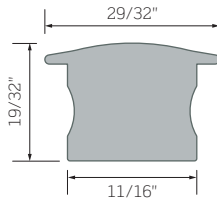

Deep Recessed Channel Endcap