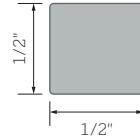

Narrow Surface Channel Endcap