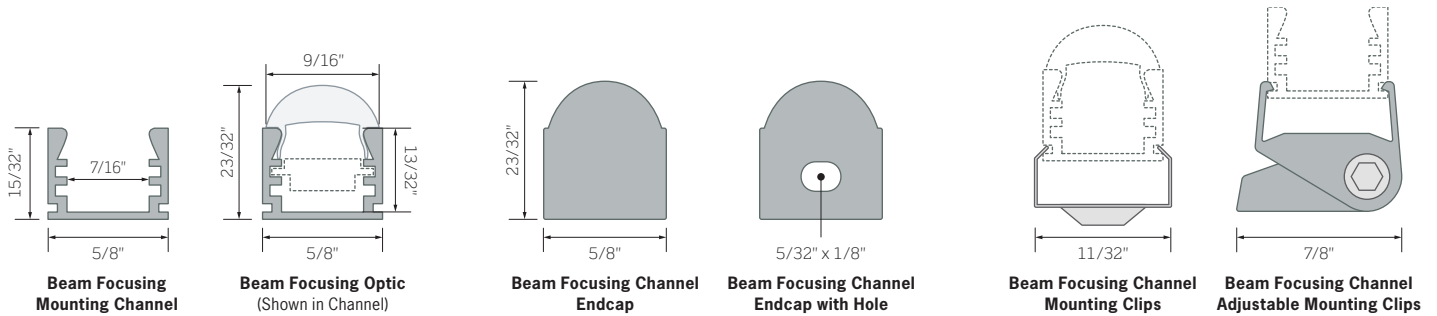

CHANNEL MOUNTING CLIPS

- Stainless Steel and Adjustable Mounting Clip is ABS Plastic
- 24-Inches between clips recommended for most applications

CHANNEL ENDCAPS

- Creates a clean finish to the Mounting Channel
- ABS Grey Plastic
- Endcaps are ordered individually; one (1) solid Endcap and one (1) open Endcap (with Slot) is recommended
- Use Endcaps with Slots for Power Feed

Channel, Lens, Endcaps, and Mounting Clips are ordered separately

BEAM FOCUSING MOUNTING CHANNEL: Compatible Photometric Details found on individual Specification Sheets

SELECT 1 OF 5 CONFIGURATIONS: (BEAM SPREADS NOT FIELD CHANGEABLE)