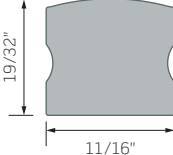

Mounting Clips	
AFEX12S-MC4	Four (4) Mounting Clips, Stainless Steel

DEEP SURFACE MOUNTING CHANNEL

Deep Surface Mounting Channel

Frosted Diffusion Lens (Shown in Channel)

Deep Surface Channel Endcap

Deep Surface Channel Endcap with Slot