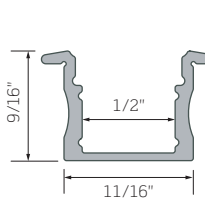

DEEP RECESSED MOUNTING CHANNEL

Deep Recessed Mounting Channel