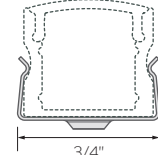

Mounting Clips	
AFEX12S-MC4	Four (4) Mounting Clips, Stainless Steel

DEEP SURFACE MOUNTING CHANNEL

Deep Surface Mounting Channel

Frosted Diffusion Lens (Shown in Channel)

Deep Surface Channel Endcap

Deep Surface Channel Endcap with Slot