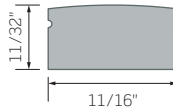

Shallow Surface Channel Endcap