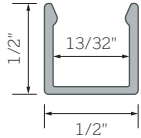

SpecFlex
Architectural Strip Lighting

24V Mounting Channels and Accessories

24V MOUNTING CHANNELS AND ACCESSORIES: Compatible Accessories found on individual Specification Sheets

NARROW SURFACE MOUNTING CHANNEL

Narrow Surface Mounting Channel