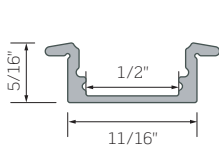

SpecFlex
Architectural Strip Lighting

24V Mounting Channels and Accessories

24V MOUNTING CHANNELS AND ACCESSORIES: Compatible Accessories found on individual Specification Sheets

SHALLOW RECESSED MOUNTING CHANNEL

Shallow Recessed Mounting Channel