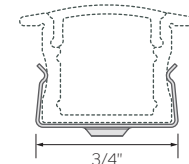

DEEP RECESSED MOUNTING CHANNEL

Deep Recessed Mounting Channel

Frosted Diffusion Lens
(Shown in Channel)

Deep Recessed Channel Endcap

Deep Recessed Channel Endcap with Slot
3/16" Wide

Deep Recessed Channel Mounting Clips