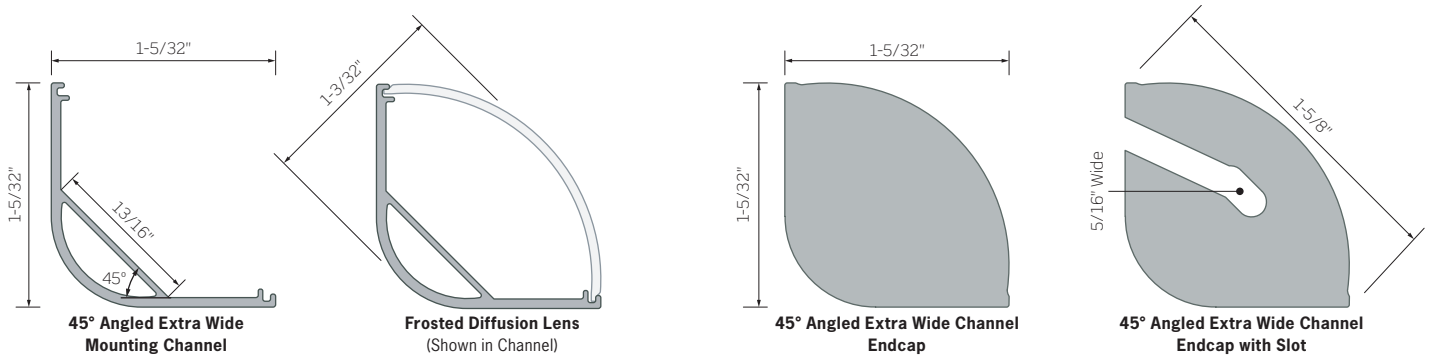

45° ANGLED EXTRA WIDE MOUNTING CHANNEL

Channel and Lens	
AFEX2030A72-S	6 Ft. 45° Angled Extra Wide Mounting Channel, Aluminum
AFL20A72-FR	6 Ft. 45° Angled Extra Wide Channel Diffusion Lens, Frosted

Endcaps	
AFEX2030A-EC	45° Angled Extra Wide Channel Solid Endcap, Grey
AFEX2030A-ECS	45° Angled Extra Wide Channel Endcap with Slot, Grey

Mounting Clips not available; use 3M™ Double-Sided Adhesive or Screw and Wall Anchor