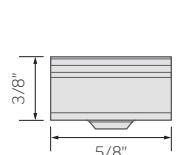

Mounting Clips	
AFEX12S-MC4	Four (4) Mounting Clips, Stainless Steel

DEEP SURFACE MOUNTING CHANNEL

Deep Surface Mounting Channel

Frosted Diffusion Lens (Shown in Channel)

Deep Surface Channel Endcap

Deep Surface Channel Endcap with Slot