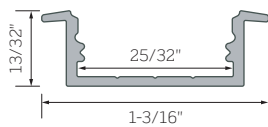

EXTRA WIDE RECESSED MOUNTING CHANNEL

Extra Wide Recessed Mounting Channel