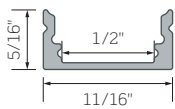

SHALLOW SURFACE MOUNTING CHANNEL

Shallow Surface Mounting Channel