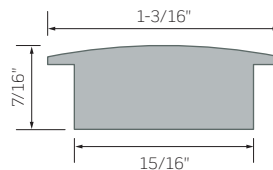

Mounting Clips	
AFEX1215R-MC4	Four (4) Mounting Clips, Stainless Steel

EXTRA WIDE RECESSED MOUNTING CHANNEL

Extra Wide Recessed Mounting Channel

Frosted Diffusion Lens
(Shown in Channel)

Extra Wide Recessed Channel Endcap