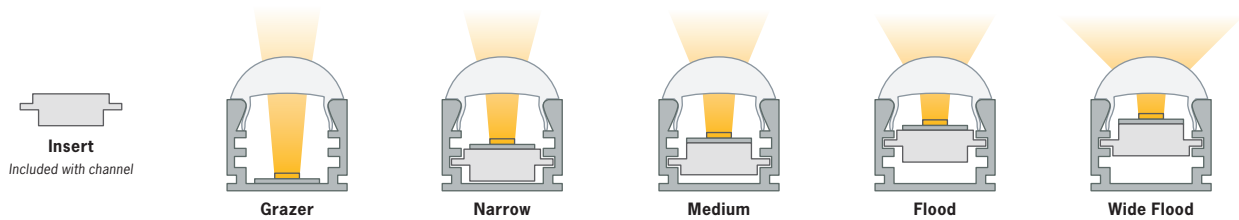

CHANNEL MOUNTING CLIPS

- Stainless Steel and Adjustable Mounting Clip is ABS Plastic
- 24-Inches between clips recommended for most applications

CHANNEL ENDCAPS

- Creates a clean finish to the Mounting Channel
- ABS Grey Plastic
- Endcaps are ordered individually; one (1) solid Endcap and one (1) open Endcap (with Slot) is recommended
- Use Endcaps with Slots for Power Feed

Channel, Lens, Endcaps, and Mounting Clips are ordered separately

BEAM FOCUSING MOUNTING CHANNEL: Compatible Photometric Details found on individual Specification Sheets

SELECT 1 OF 5 CONFIGURATIONS: (BEAM SPREADS NOT FIELD CHANGEABLE)