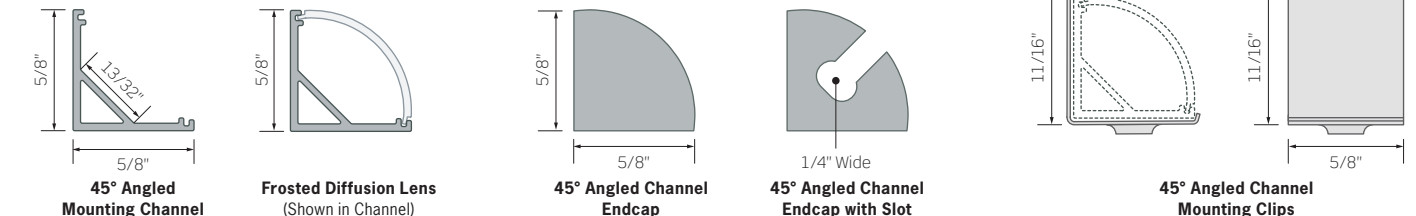

45° ANGLED MOUNTING CHANNEL

Channel and Lens	
AFEX1016A72-S	6 Ft. 45° Angled Mounting Channel, Aluminum
AFL10A72-FR	6 Ft. 45° Angled Channel Diffusion Lens, Frosted

Endcaps	
AFEX1016A-EC	45° Angled Channel Solid Endcap, Grey
AFEX1016A-ECS	45° Angled Channel Endcap with Slot, Grey

Mounting Clips	
AFEX1016A-MC4	Four (4) Mounting Clips, Stainless Steel

Channel Series not compatible with Screw-Tight Connectors