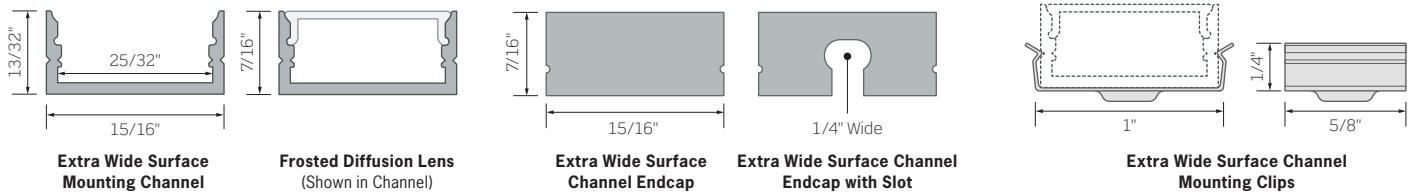

EXTRA WIDE SURFACE MOUNTING CHANNEL

Channel and Lens	
AFEX2011S72-S	6 Ft. Extra Wide Surface Mounting Channel, Aluminum
AFL2072-FR	6 Ft. Extra Wide Surface Channel Diffusion Lens, Frosted

Endcaps	
AFEX2011S-EC	Extra Wide Surface Channel Solid Endcap, Grey
AFEX2011S-ECS	Extra Wide Surface Channel Endcap with Slot, Grey

Mounting Clips	
AFEX2011S-MC4	Four (4) Mounting Clips, Stainless Steel