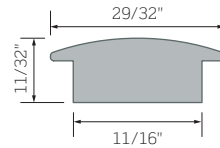

Shallow Recessed Channel Endcap