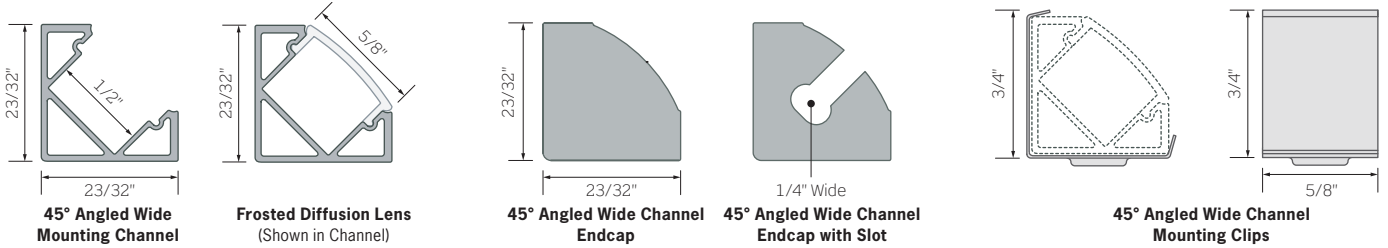

SpecFlex
Architectural Strip Lighting

24V Mounting Channels and Accessories

24V MOUNTING CHANNELS AND ACCESSORIES: Compatible Accessories found on individual Specification Sheets

45° ANGLED WIDE MOUNTING CHANNEL

Channel and Lens	
AFEX1318A72-S	6 Ft. 45° Angled Wide Mounting Channel, Aluminum
AFL1372-FR	6 Ft. 45° Angled Wide Channel Diffusion Lens, Frosted

Endcaps	
AFEX1318A-EC	45° Angled Wide Channel Solid Endcap, Grey
AFEX1318A-ECS	45° Angled Wide Channel Endcap with Slot, Grey

Mounting Clips	
AFEX1318A-MC4	Four (4) Mounting Clips, Stainless Steel