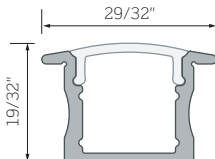

Frosted Diffusion Lens
(Shown in Channel)