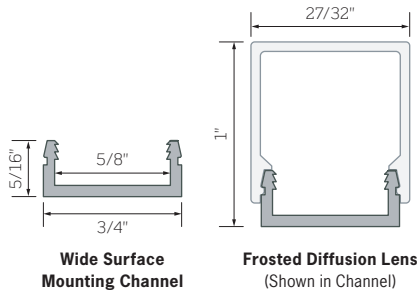

SpecFlex
Architectural Strip Lighting

24V Mounting Channels and Accessories

24V MOUNTING CHANNELS AND ACCESSORIES: Compatible Accessories found on individual Specification Sheets

WIDE SURFACE MOUNTING CHANNEL

Channel and Lens	
AFEX1508S72-S	6 Ft. Wide Surface Mounting Channel, Aluminum
AFL1572-FR	6 Ft. Wide Surface Channel Diffusion Lens, Frosted

Mounting Clips not available; use 3M™ Double-Sided Adhesive or Screw and Wall Anchor