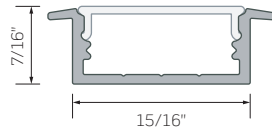

Frosted Diffusion Lens
(Shown in Channel)