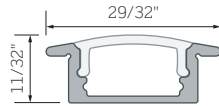

Frosted Diffusion Lens
(Shown in Channel)