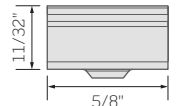

DEEP RECESSED MOUNTING CHANNEL

Deep Recessed Mounting Channel

Frosted Diffusion Lens
(Shown in Channel)

Deep Recessed Channel Endcap

Deep Recessed Channel Endcap with Slot
3/16" Wide

Deep Recessed Channel Mounting Clips